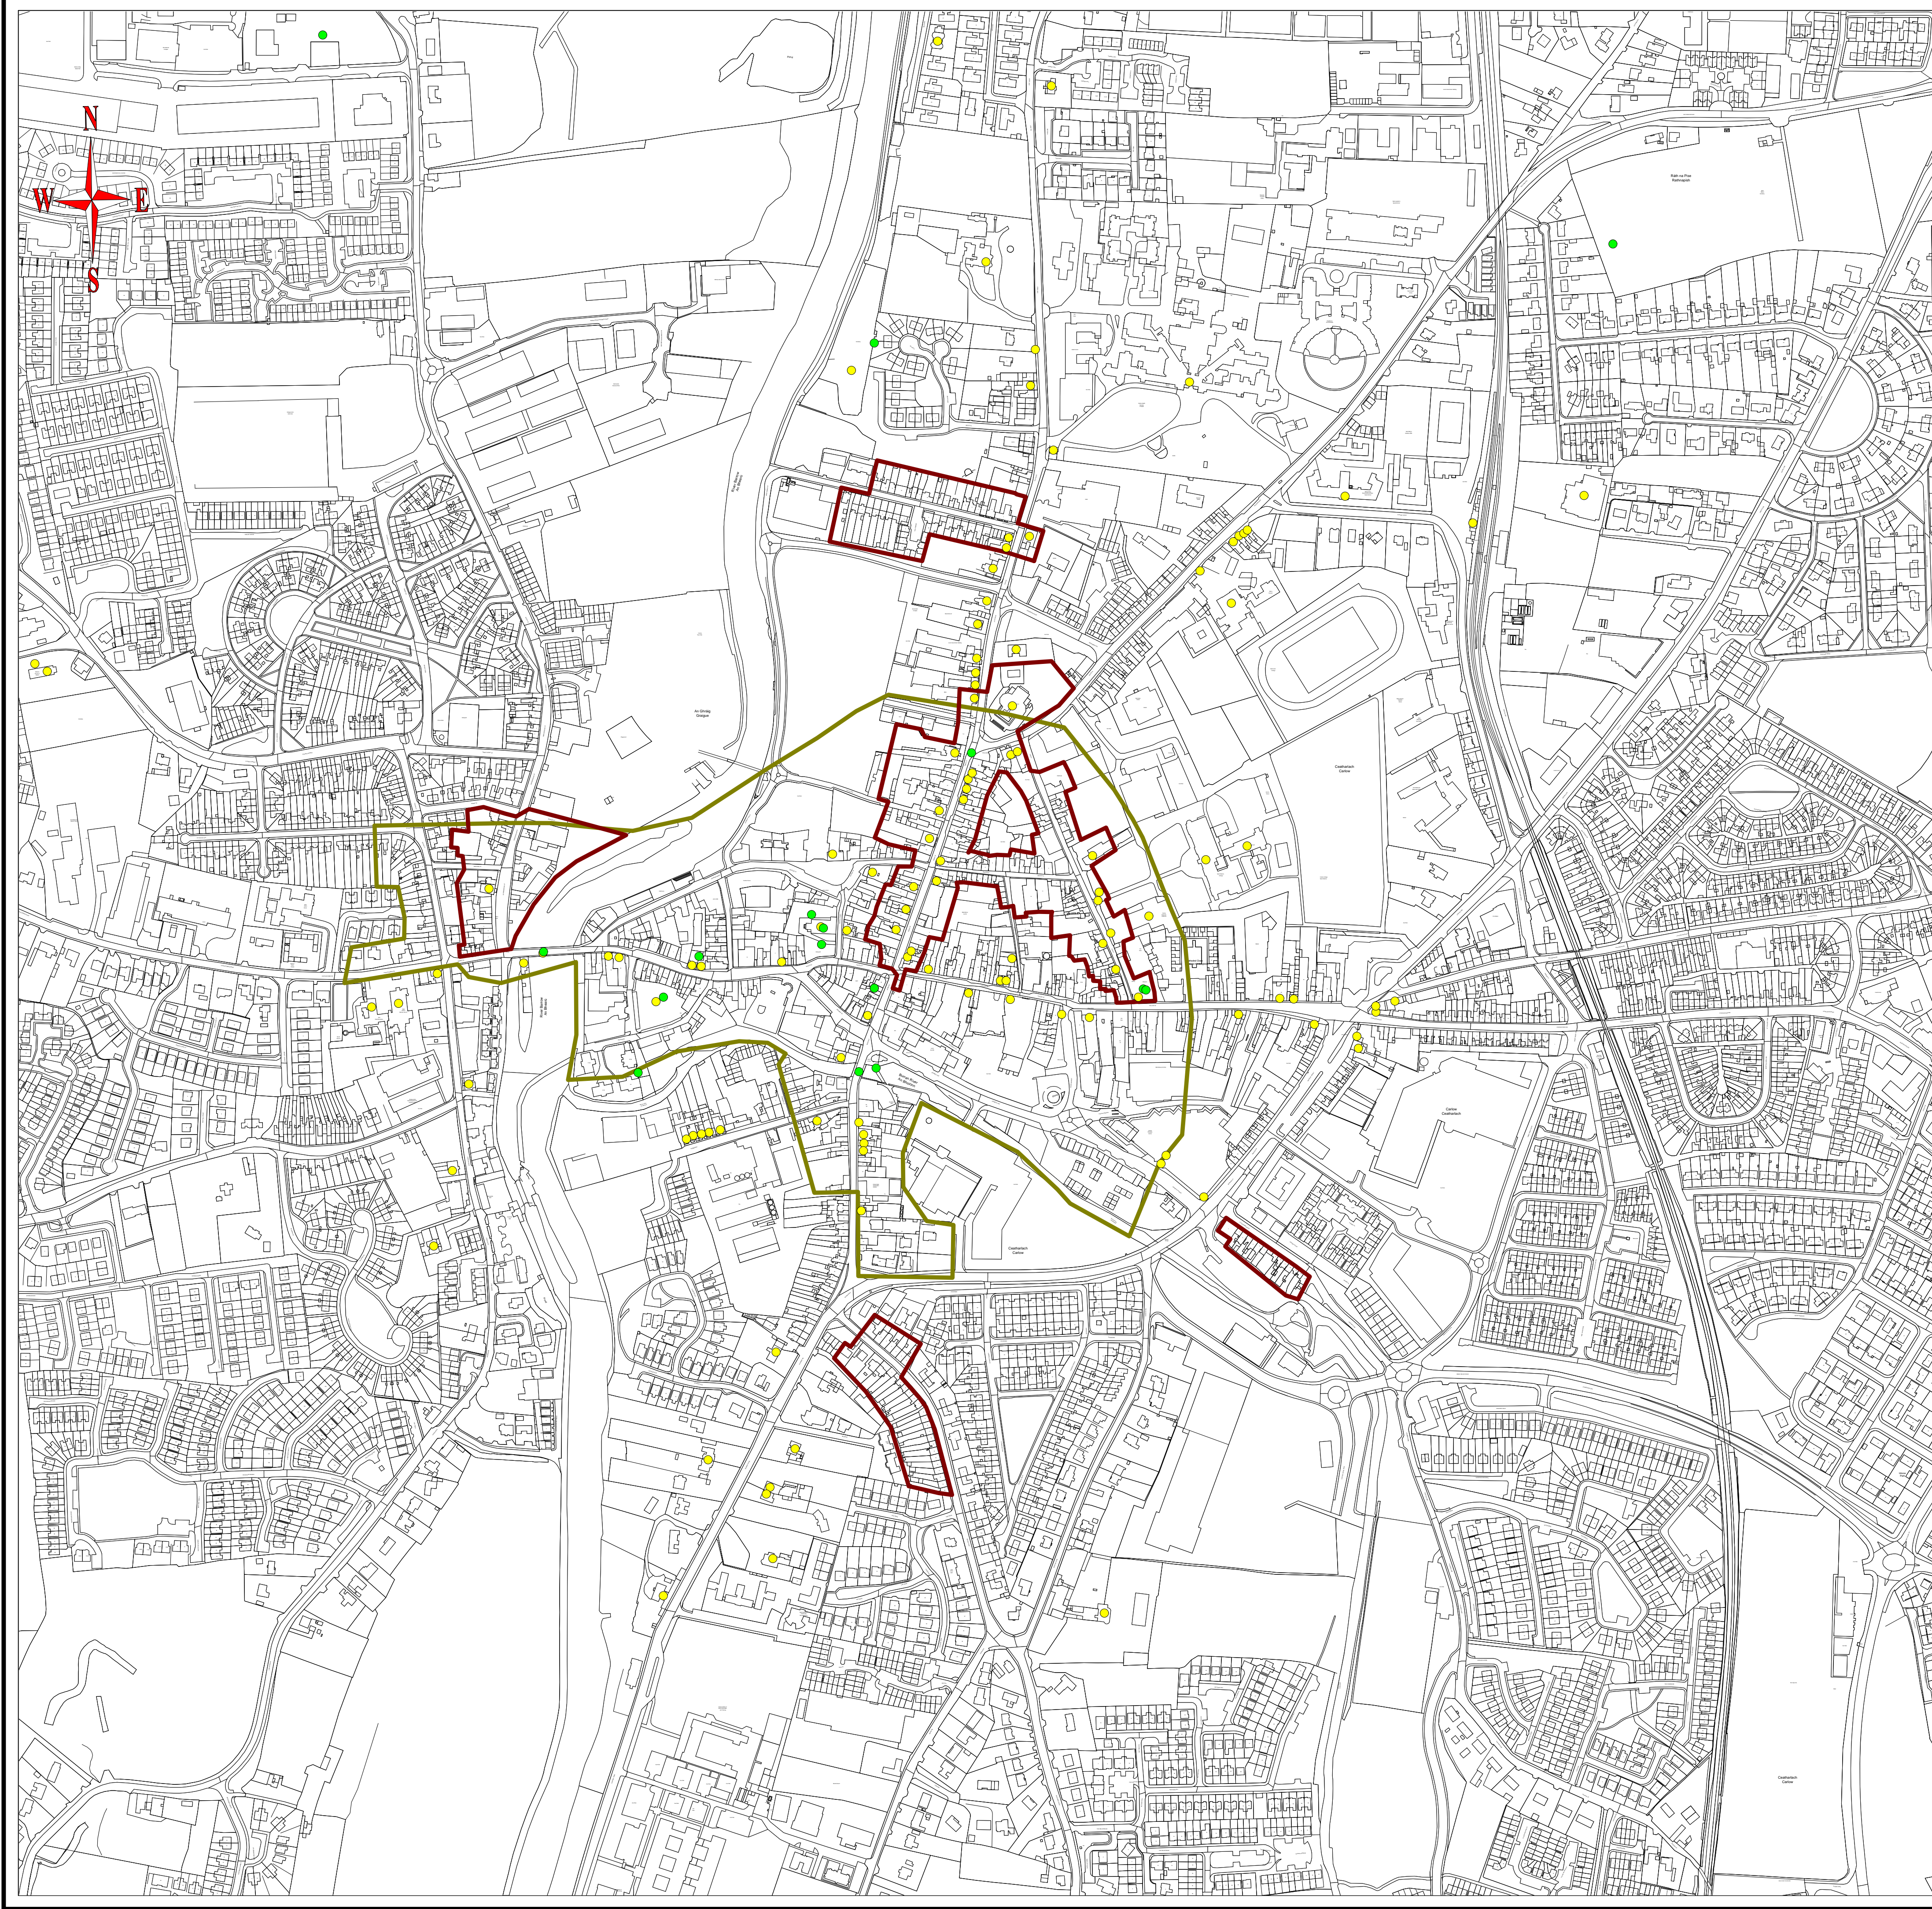

# DRAFT CARLOW - GRAIGUECULLEN JOINT URBAN LOCAL AREA PLAN 2024 - 2030

## Legend

- National Monuments Record
- Record of Protected Structures
- ▭ Architectural Conservation Area
- ▭ Zone of Archaeological Potential
- ▭ Draft Carlow - Graiguecullen Joint Urban Local Area Plan Boundary

## Built Heritage Map 9.13

CARLOW COUNTY COUNCIL  
AND  
LAOIS COUNTY COUNCIL  
FORWARD PLANNING SECTIONS