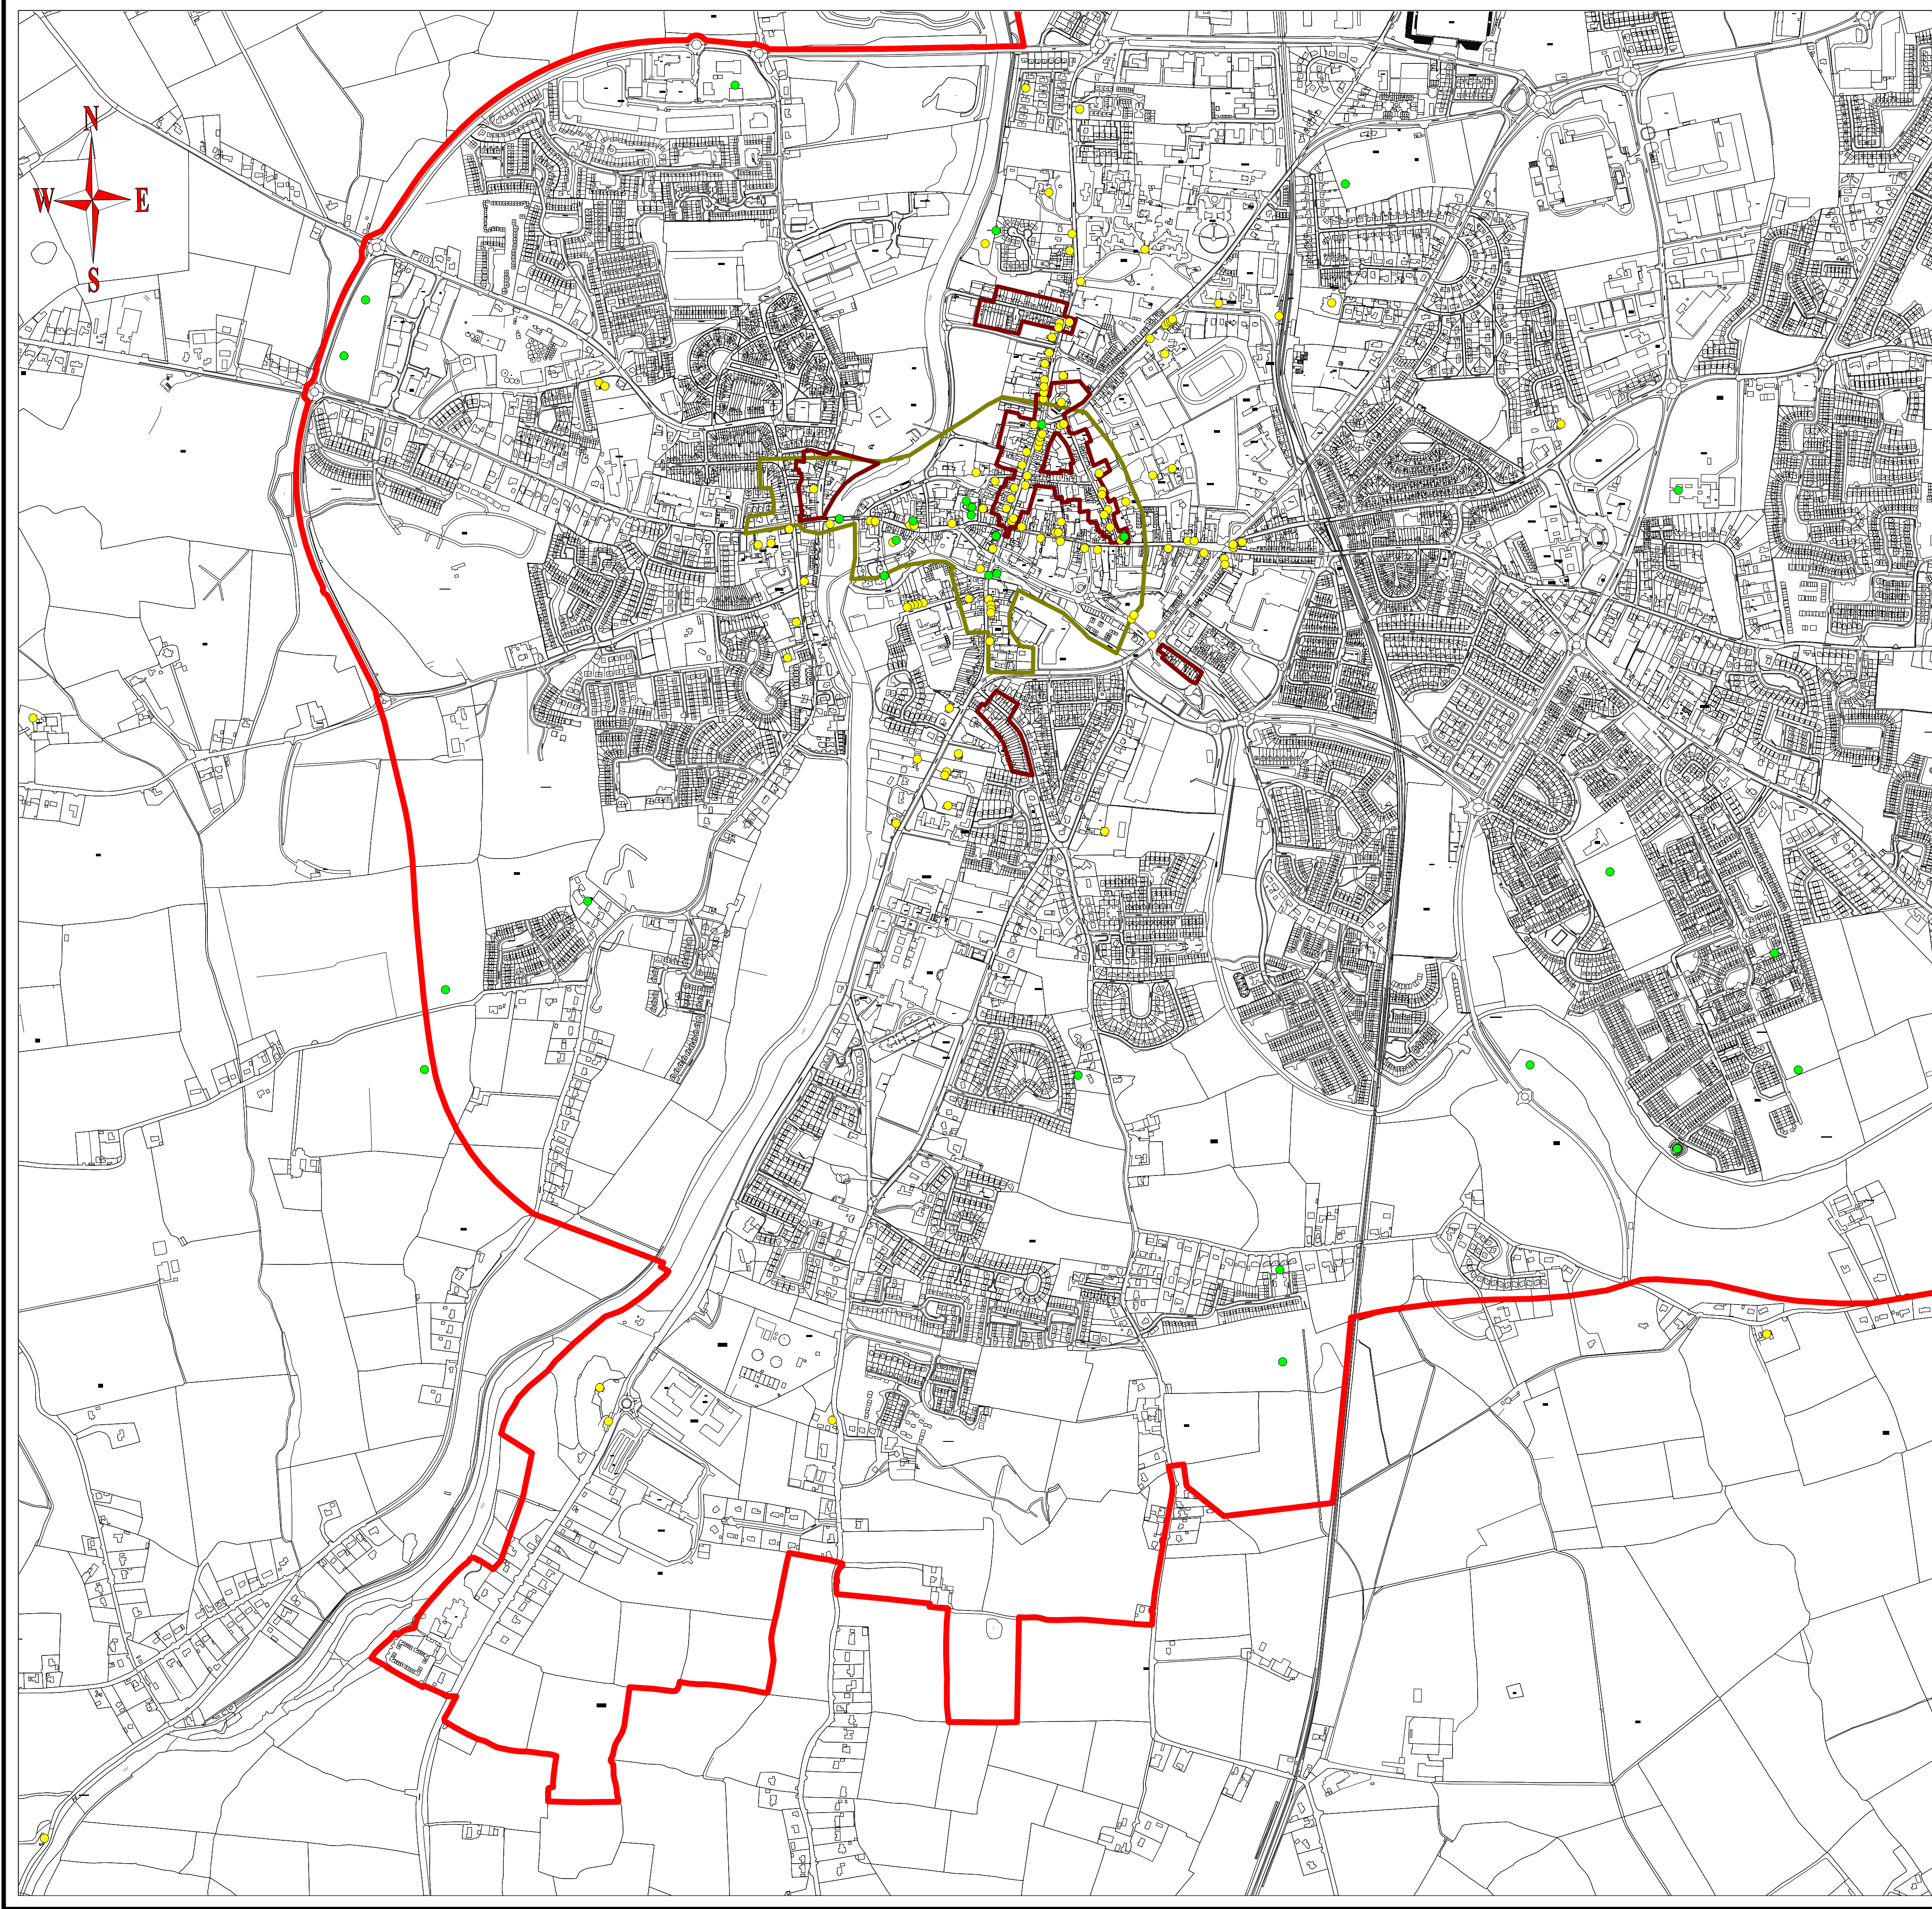

DRAFT CARLOW - GRAIGUECULLEN JOINT URBAN LOCAL AREA PLAN 2024 - 2030

Legend

- National Monuments Record
- Record of Protected Structures
- ▭ Architectural Conservation Area
- ▭ Zone of Archaeological Potential
- ▭ Draft Carlow - Graiguecullen Joint Urban Local Area Plan Boundary

Built Heritage Map 9.11

CARLOW COUNTY COUNCIL
AND
LAOIS COUNTY COUNCIL
FORWARD PLANNING SECTIONS