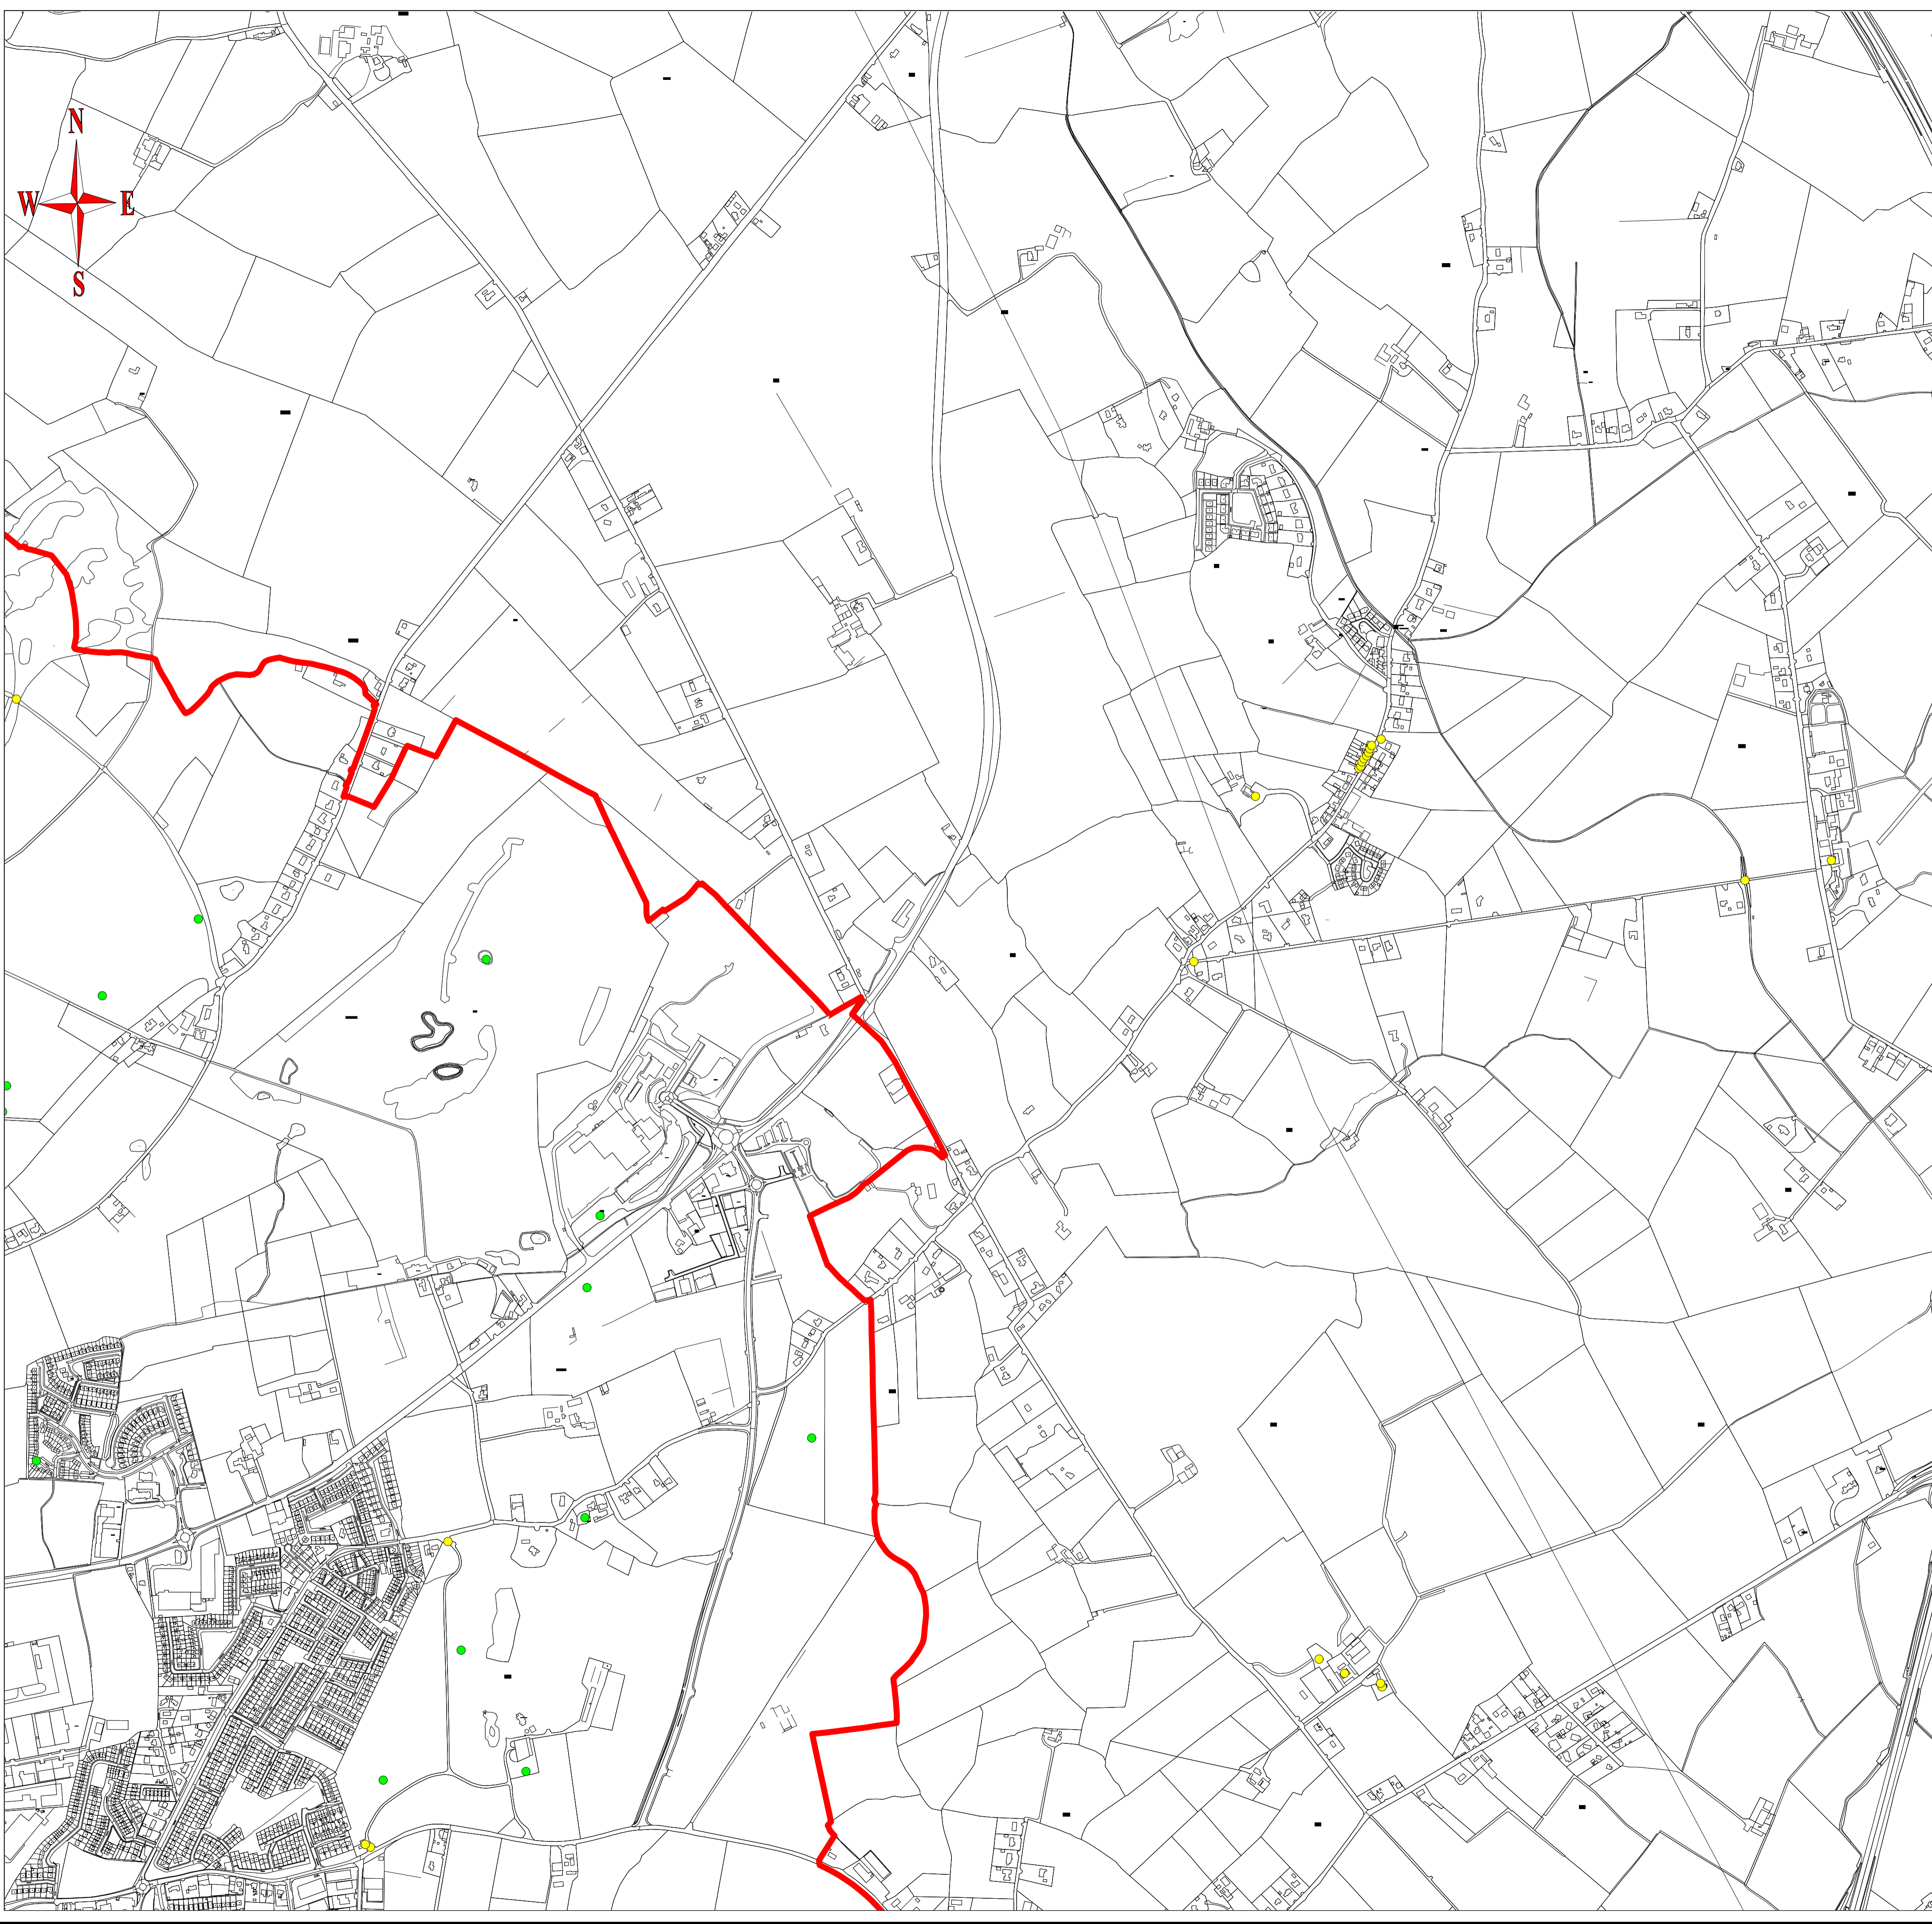

# DRAFT CARLOW - GRAIGUECULLEN JOINT URBAN LOCAL AREA PLAN 2024 - 2030

### Legend

- National Monuments Record
- Record of Protected Structures
- ▭ Architectural Conservation Area
- ▭ Zone of Archaeological Potential
- ▭ Draft Carlow - Graiguecullen Joint Urban Local Area Plan Boundary

## Built Heritage Map 9.10

CARLOW COUNTY COUNCIL  
AND  
LAOIS COUNTY COUNCIL  
FORWARD PLANNING SECTIONS