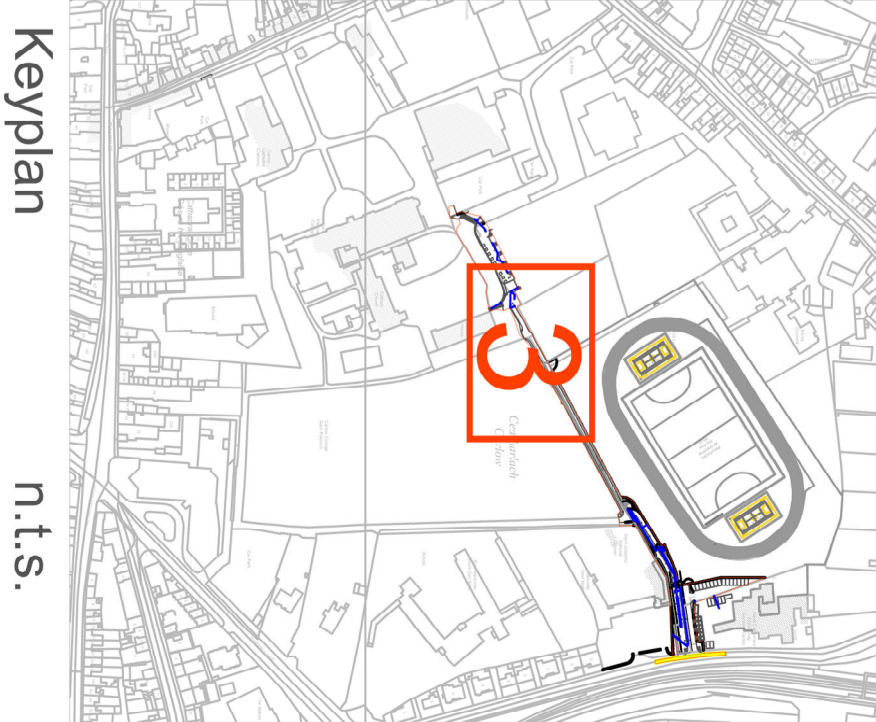

NOTES

No.	Date	Amendment / Issue	App.

CARLOW COUNTY COUNCIL
URDF & Special Projects
Castlehill Centre, Castle Hill, Carlow
Phone: (0539)170300 Fax: (0539)138205
Email: urdf@carlowcoco.ie

Carlow Local Authorities, A CPD Accredited Company

Project:
Carlow URDF
Rail Link Project

Title:
GA Site Layout
Area 3 (1:100)

Drawn by:	CMJ	Job No:	202028
Checked by:	JVC	Project:	URDF & Special Projects
Approved by:	JVC	Dwg No.:	219
Scale:	1/100 @A0	Rev:	-
Date:	06-11-2023		

Site Layout - Area 3
1:100

Lennon