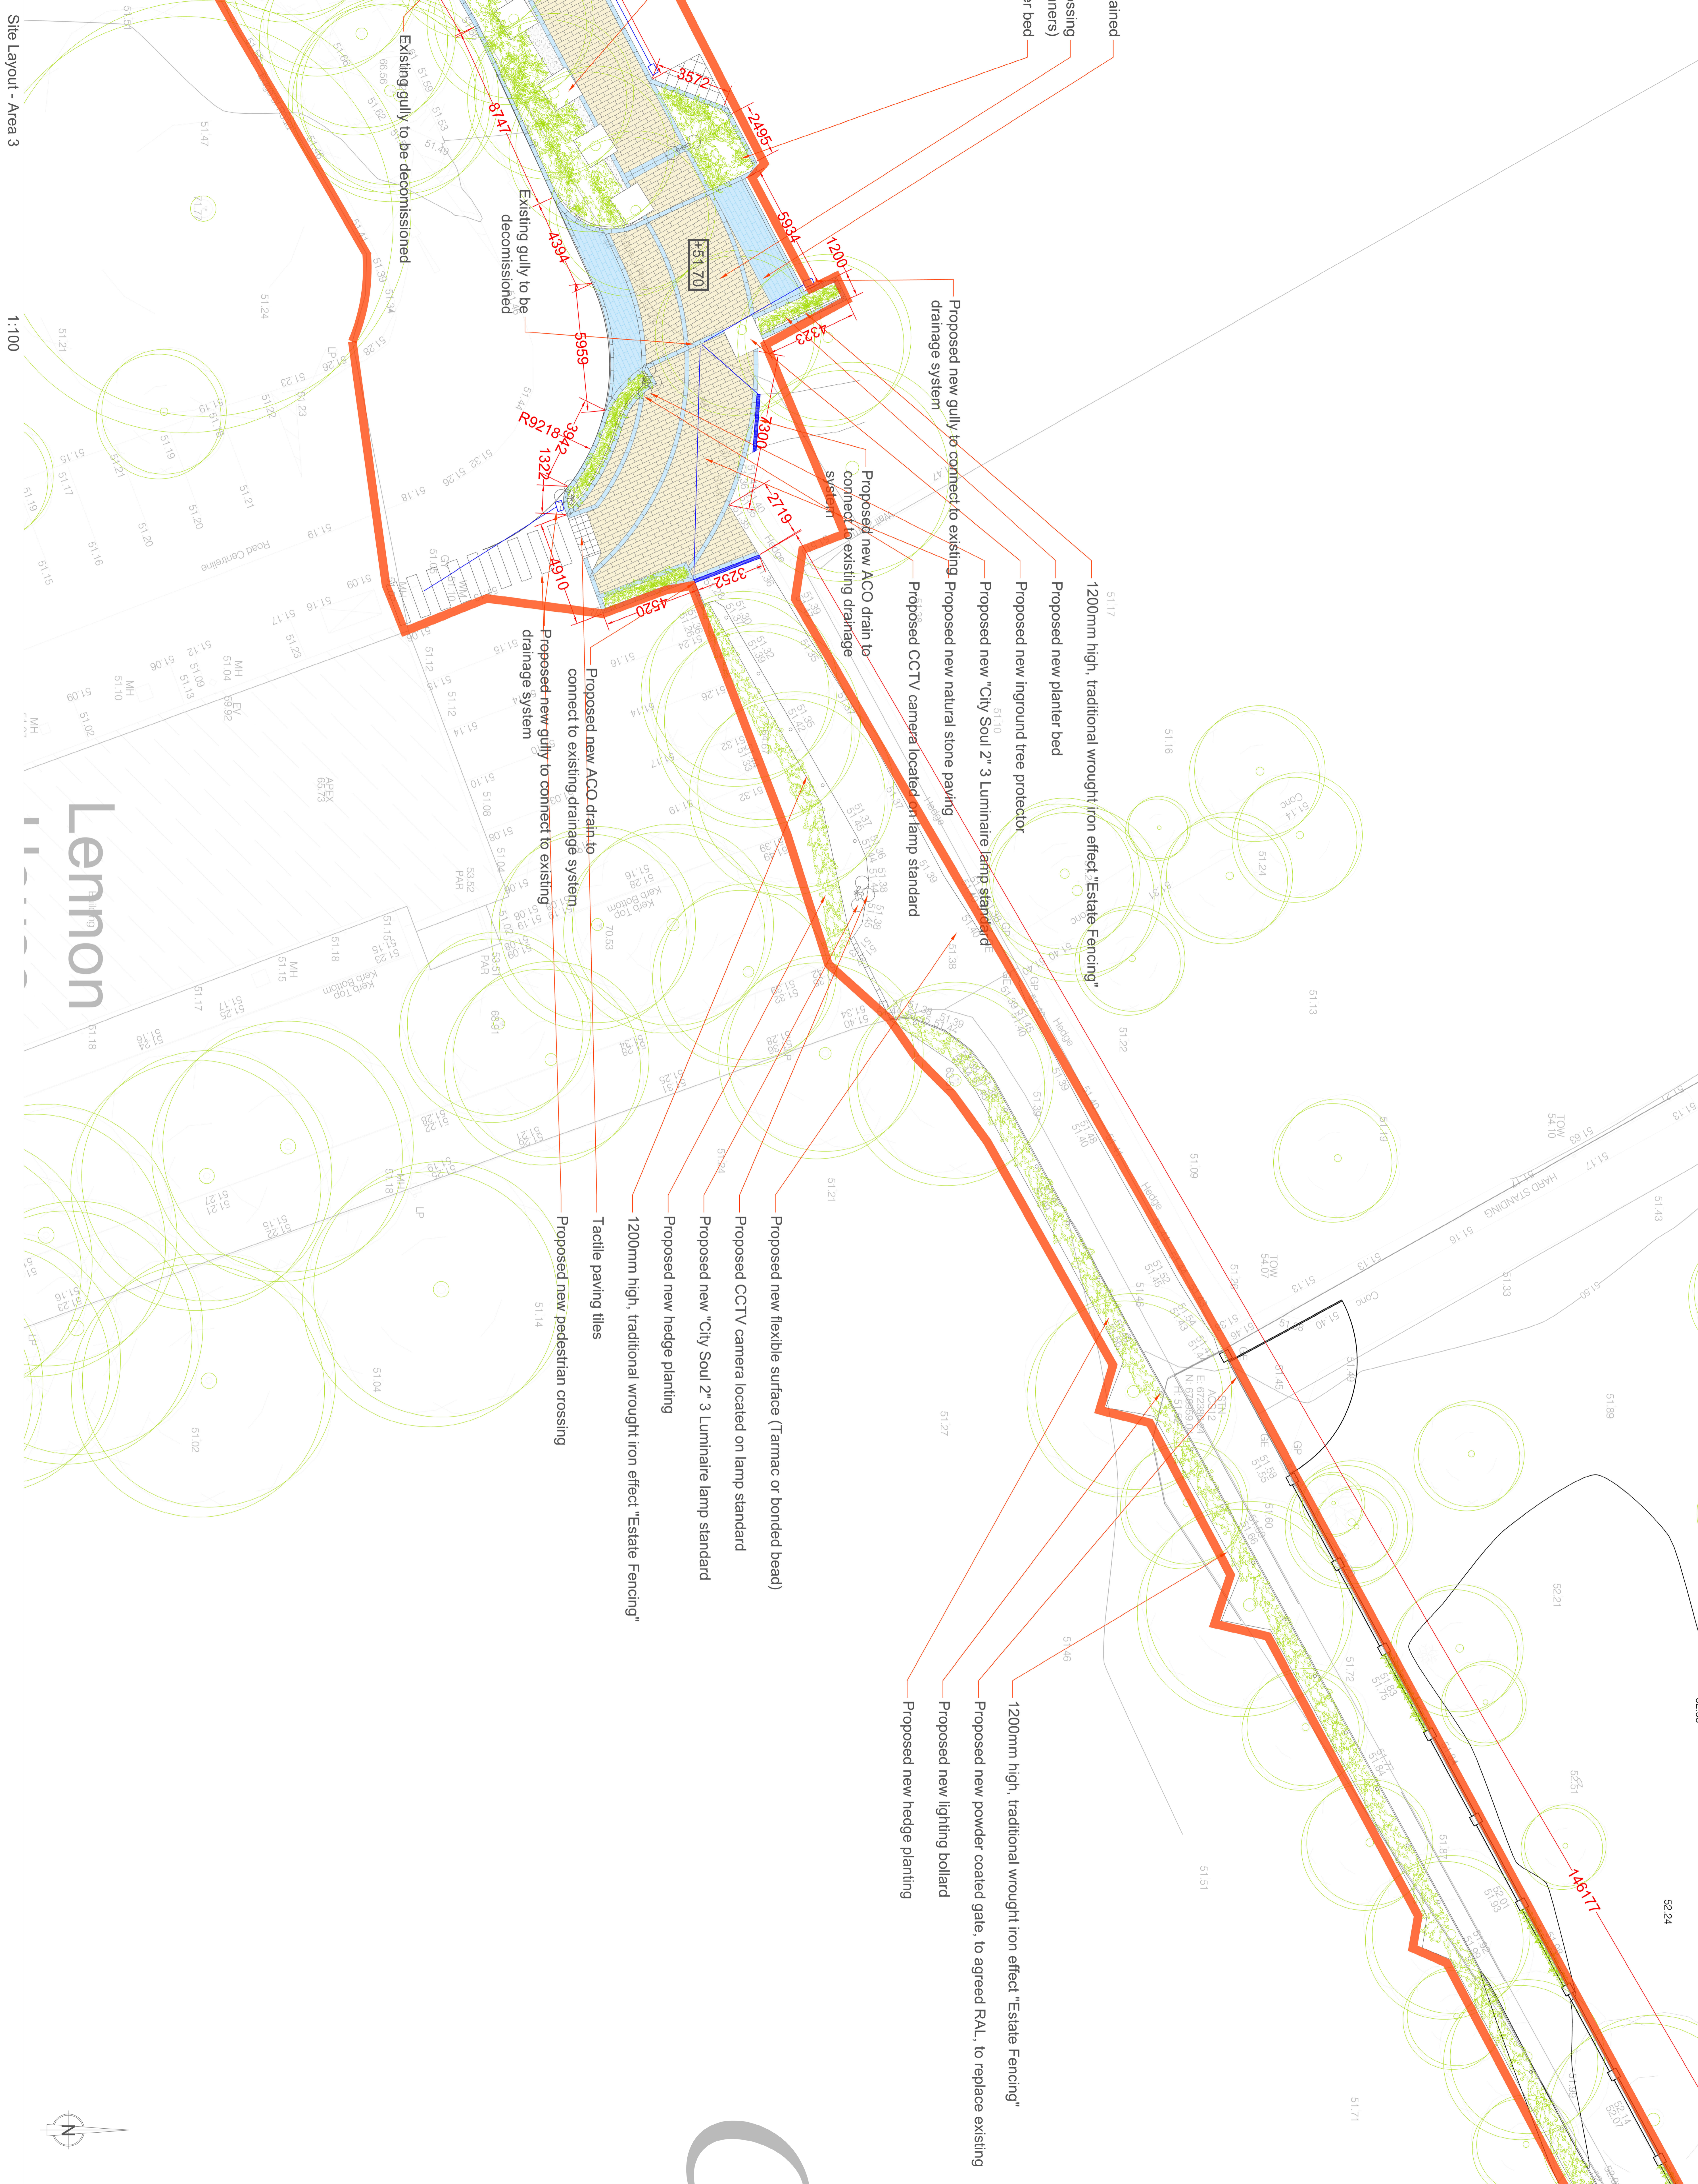

NOTES

No.	Date	Amendment / Issue	App.

CARLOW COUNTY COUNCIL
URDF & Special Projects
Castlehill Centre, Castle Hill, Carlow
Phone: (0539)170300 Fax: (0539)138205
Email: urdf@carlowcoco.ie

Carlow Local Authorities, A CPD Accredited Company

Project:
Carlow URDF
Rail Link Project

Title:
GA Site Layout
Area 3 (1:100)

Drawn by:	CMJ	Job No:	202028
Checked by:	JVC	Project:	URDF & Special Projects
Approved by:	JVC	Dwg No.:	219
Scale:	1/100 @A0	Rev:	-
Date:	06-11-2023		

Site Layout - Area 3
1:100

Lennon