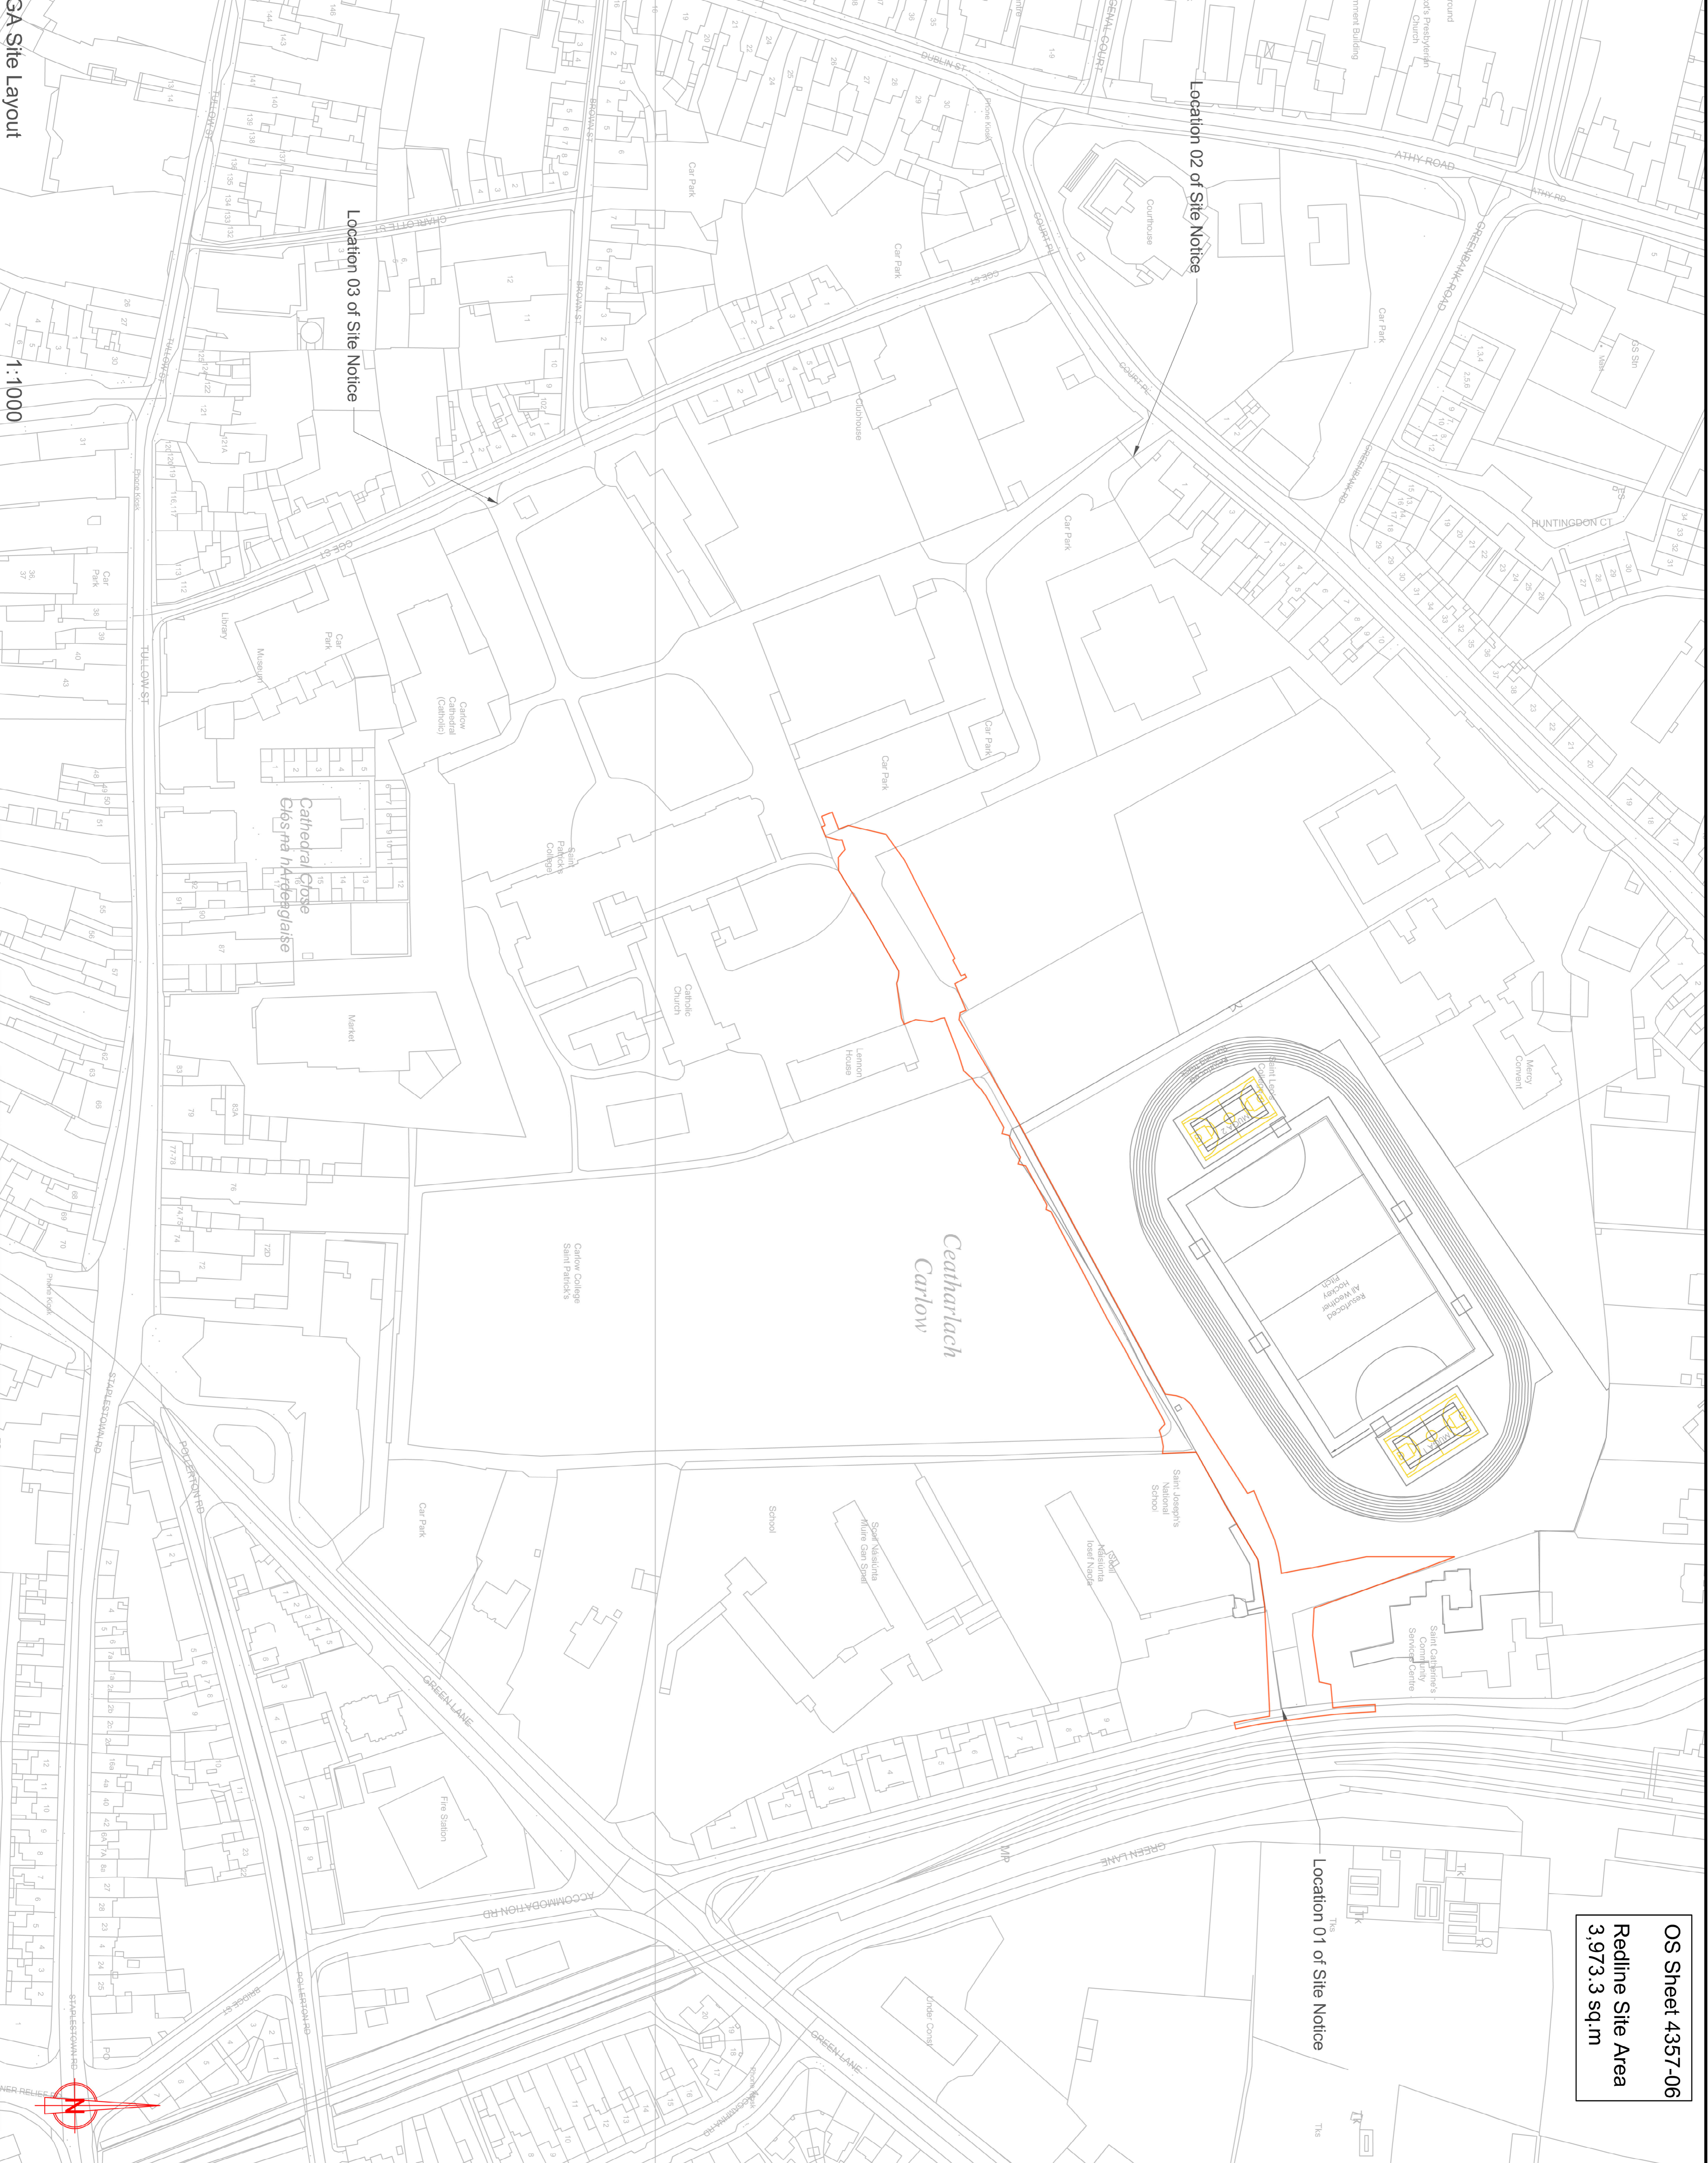

OS Sheet 4357-06
Redline Site Area
3,973.3 sq.m

NOTES

1. This drawing is the property of Carlow County Council. It is a confidential document and must not be copied, used, or its content divulged without prior written consent.
2. DO NOT SCALE: use figured dimensions only. If in doubt ask.

No.	Date	Amendment / Issue	App
A	201123	Updated for presentation to land owners	CM
B	211123	Notation updates on land parcels	CM
C	111223	The block & notation updated	CM
D	150124	Updated design proposal	CM
X	-	-	X
X	-	-	X