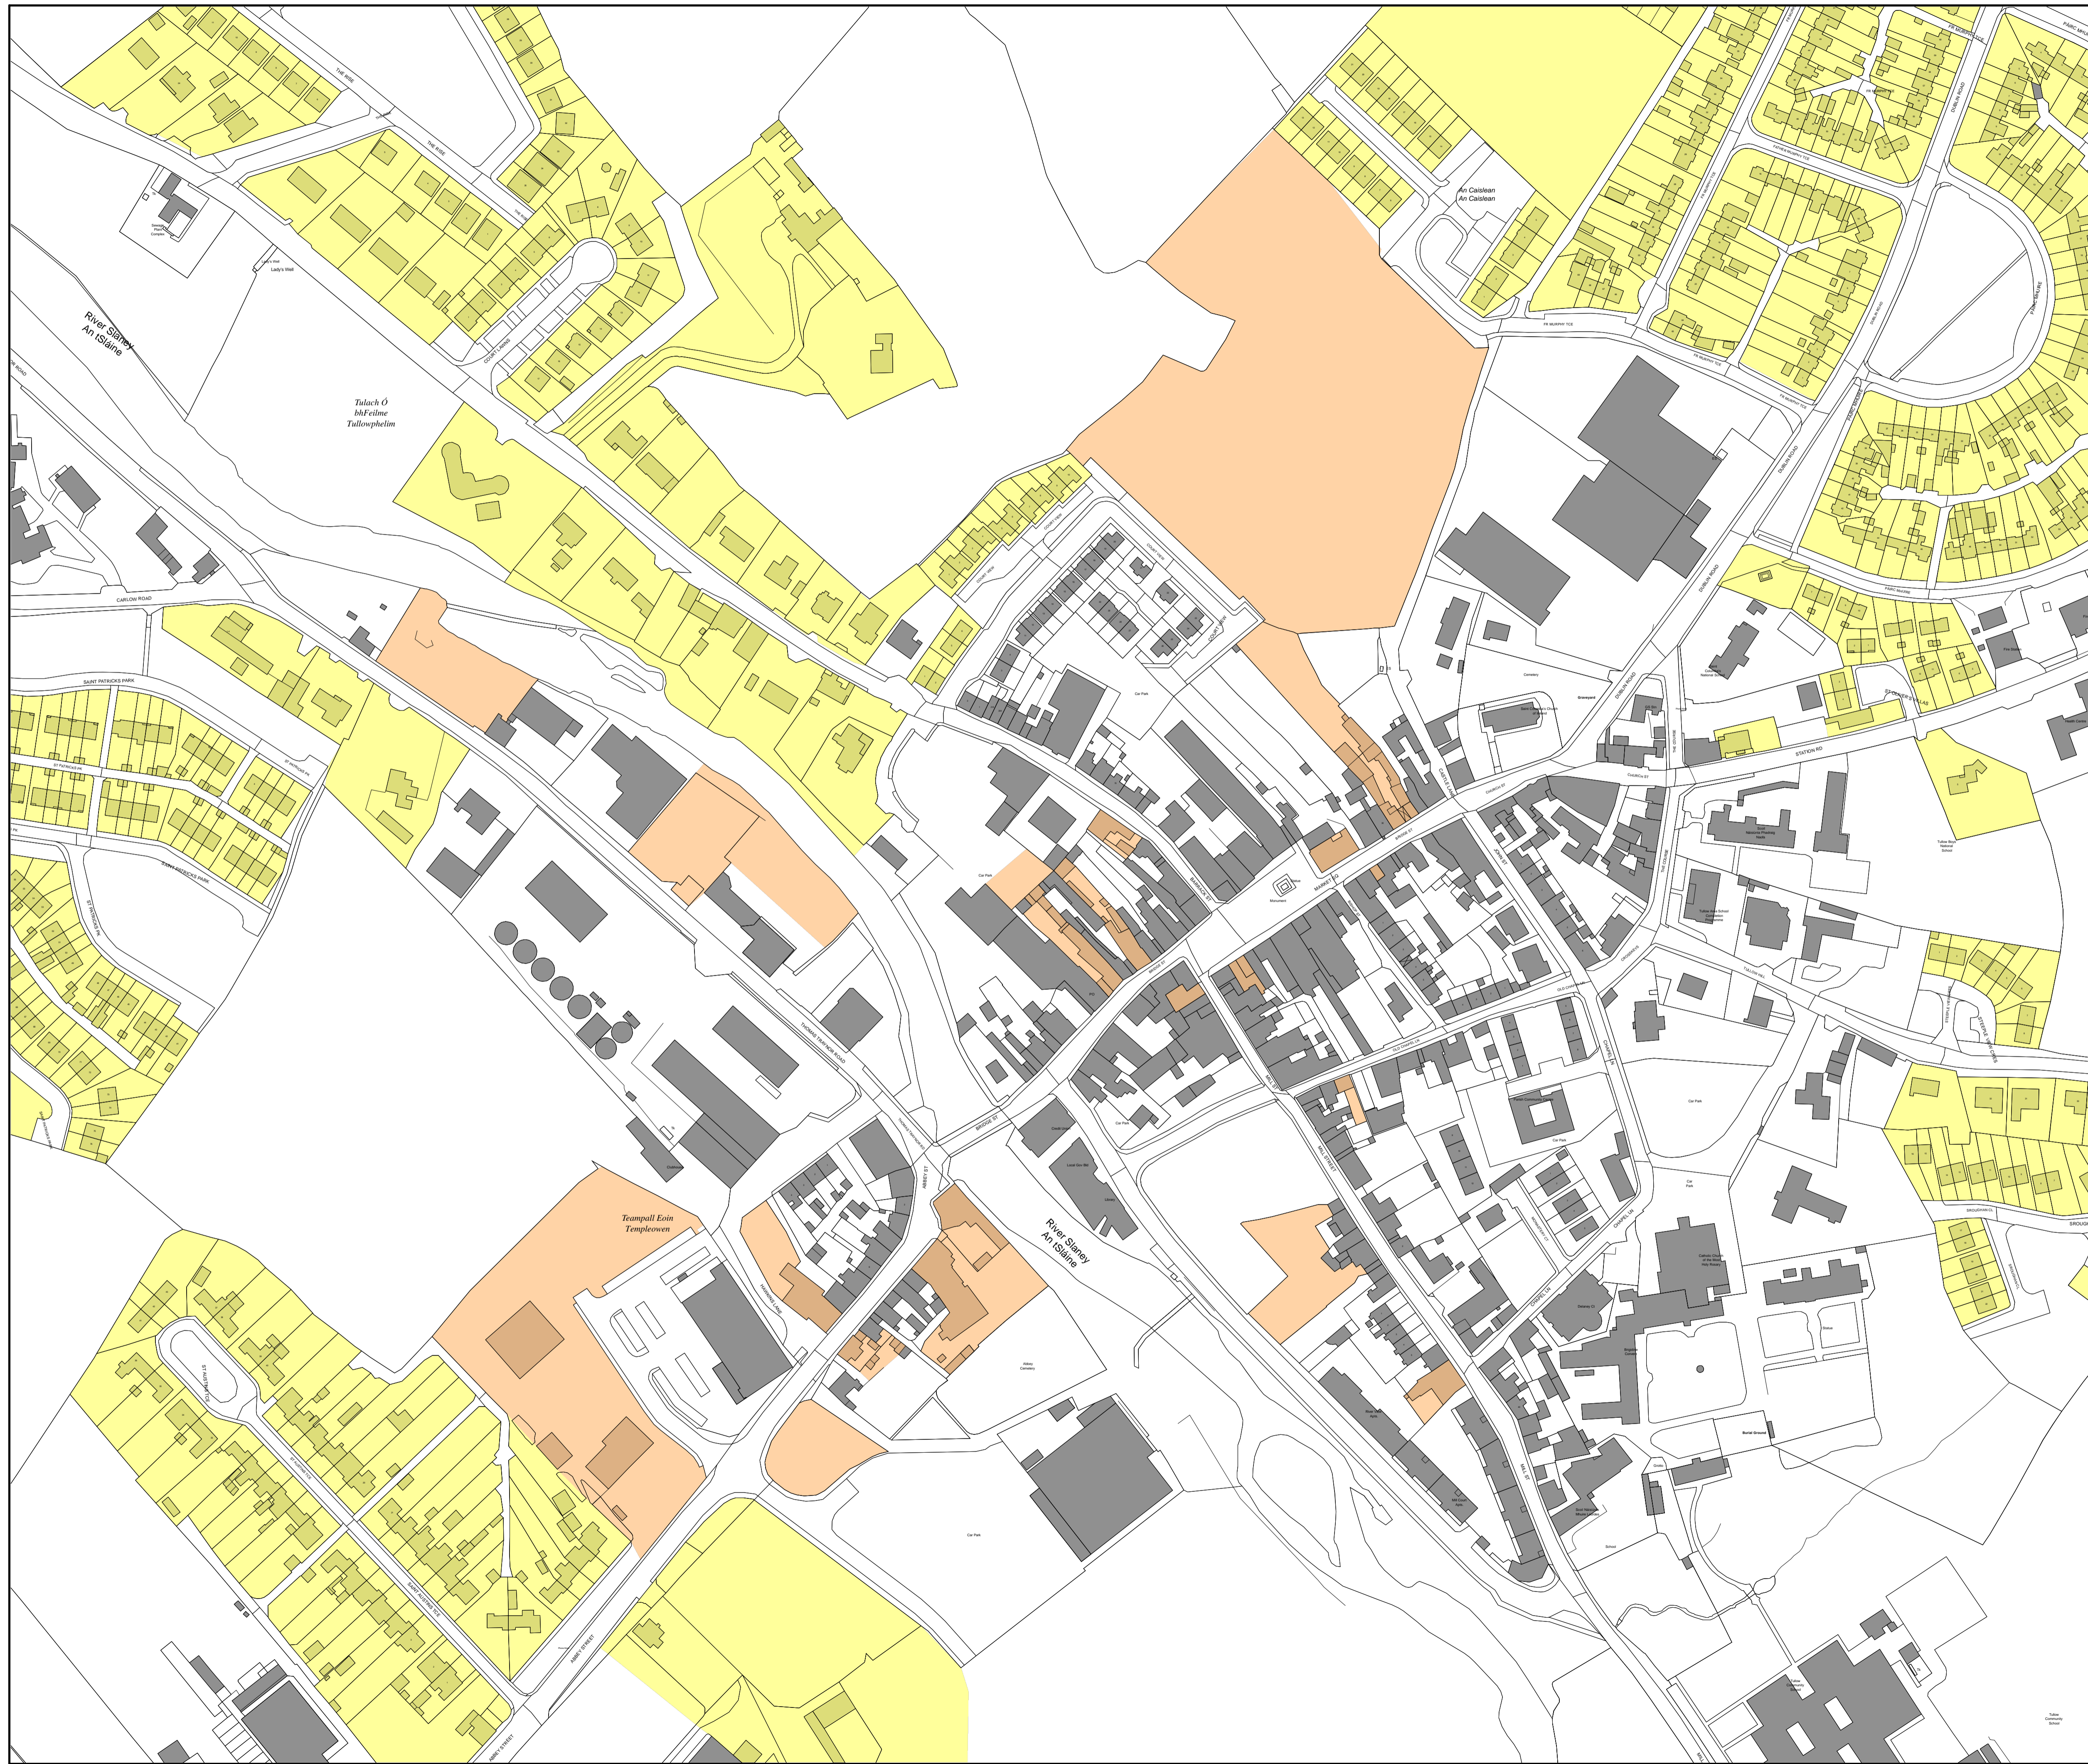

CARLOW COUNTY COUNCIL  
RESIDENTIAL ZONED LAND TAX  
LAND IN SCOPE  
FINAL MAP  
1ST DECEMBER 2023

- Legend**
- Land Zoned Residential  
Total Area: 118.97 ha (Maps 1 to 4)
  - Land Zoned Mixed Use  
(including residential)  
Total Area: 5.48 ha (Maps 1 to 4)

# Map 4

# Tullow

Produced By Carlow Council's Forward Planning Section  
under copyright agreement from National Mapping Division  
Taitle Éireann CYAL50326305