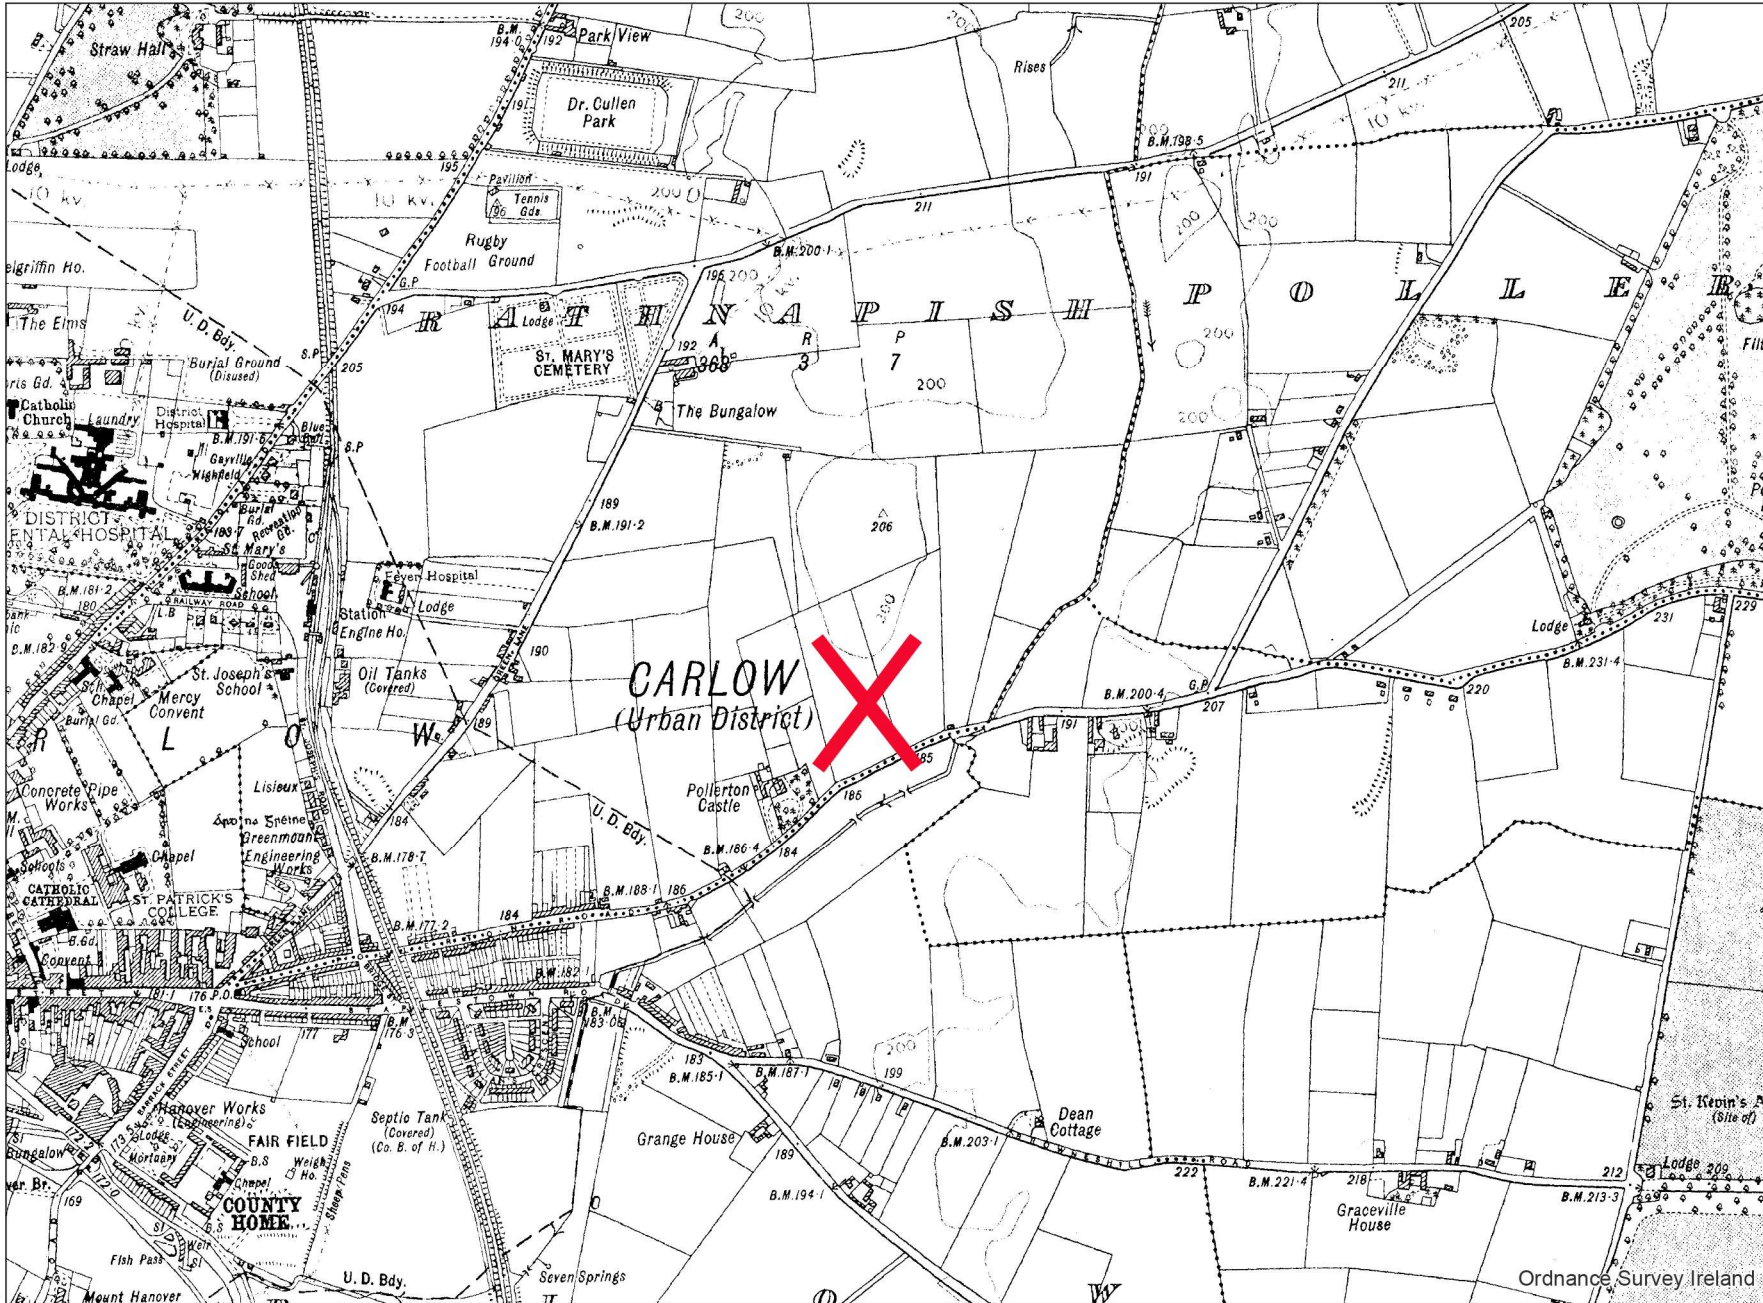

Site Location Map

CENTRE COORDINATES:
ITM 673397,677143

PUBLISHED: 10/05/2021
ORDER NO.: 50191448_1

MAP SERIES: 6 Inch Raster
MAP SHEETS: CW007, LS032, LS037

COMPILED AND PUBLISHED BY:
Ordnance Survey Ireland,
Phoenix Park,
Dublin 8,
Ireland.

The representation on this map of a road, track or footpath is not evidence of the existence of a right of way.

Ordnance Survey maps never show legal property boundaries, nor do they show ownership of physical features.

© Suirbhéireacht Ordánais Éireann, 2021
© Ordnance Survey Ireland, 2021
www.osi.ie/copyright

OUTPUT SCALE: 1:10,560

CAPTURE RESOLUTION:
The map objects are only accurate to the resolution at which they were captured. Output scale is not indicative of data capture scale. Further information is available at: <http://www.osi.ie>; search 'Capture Resolution'