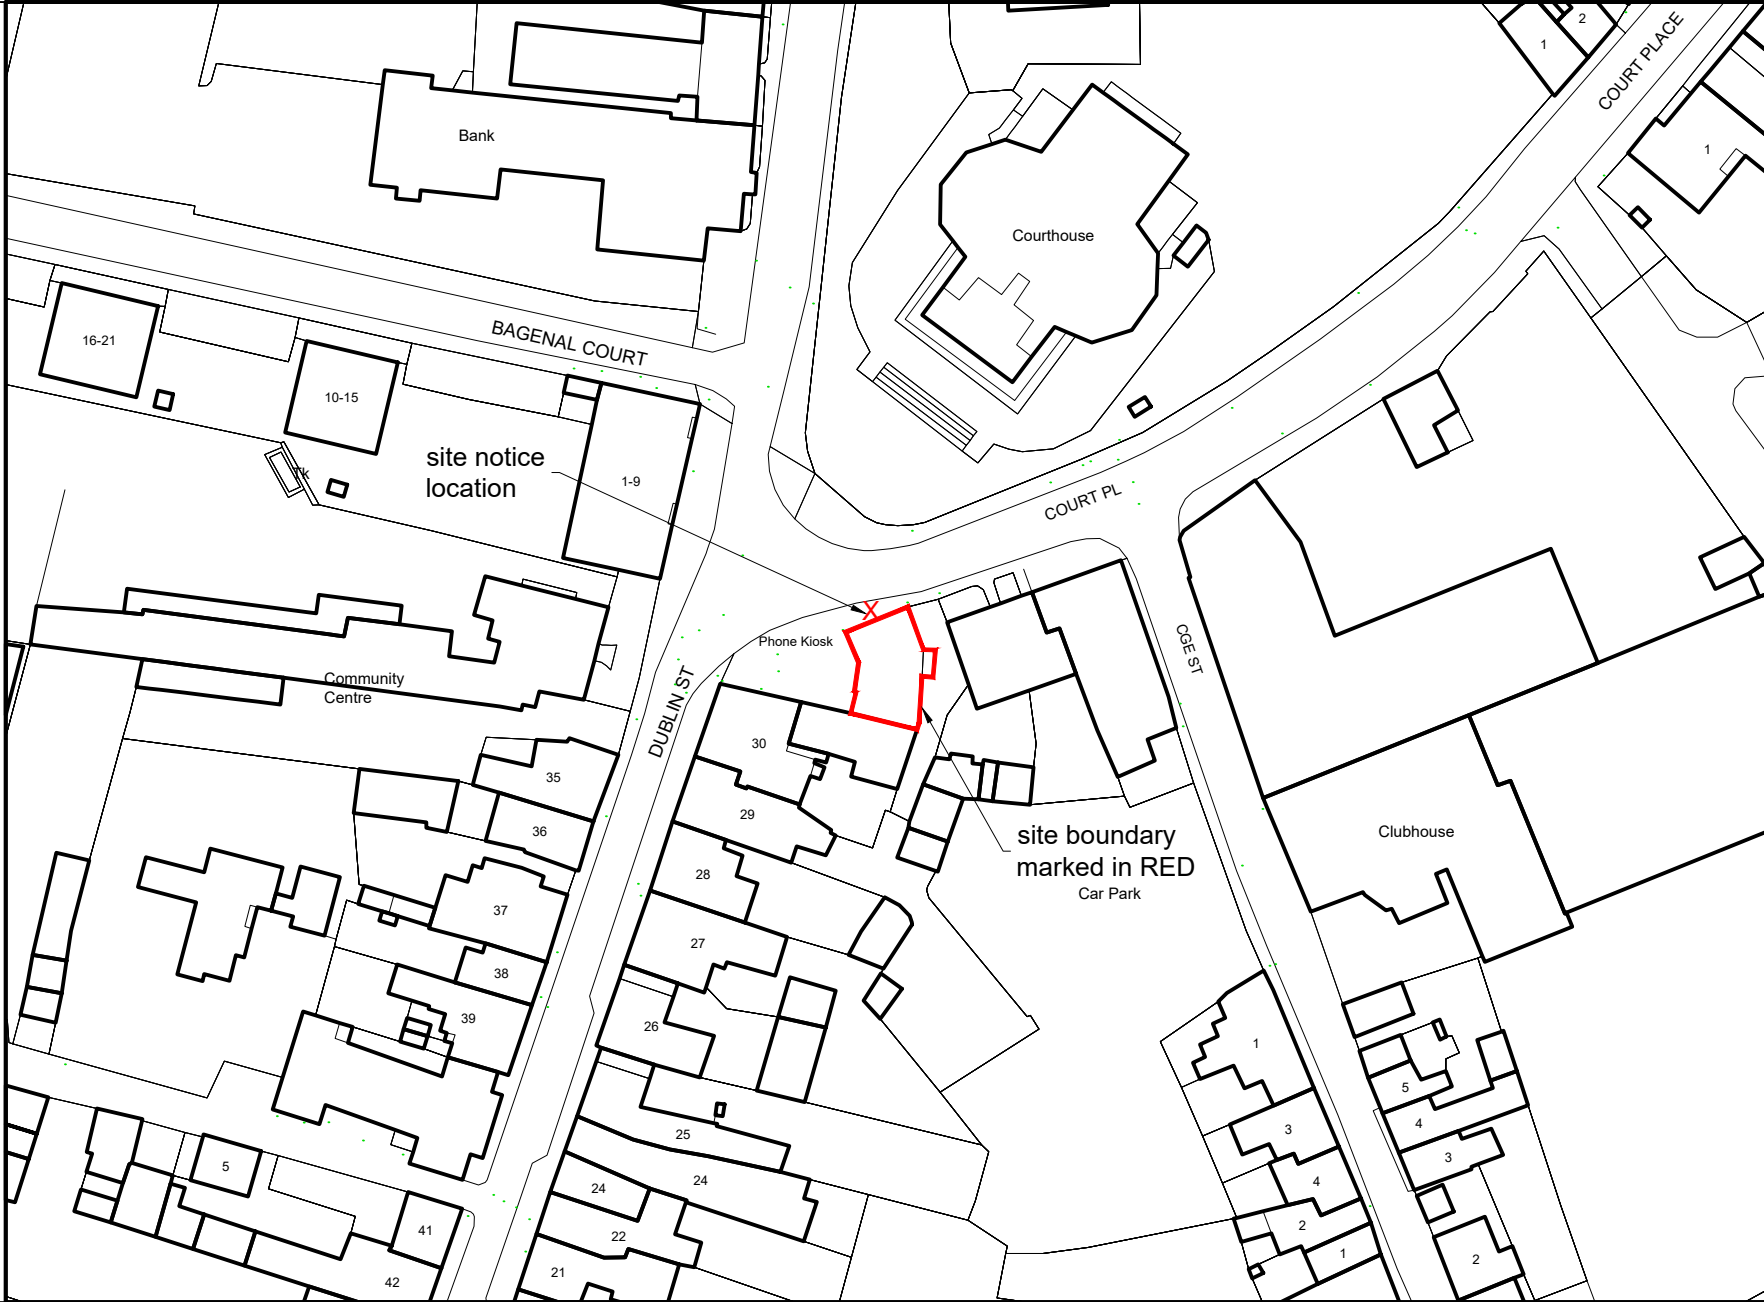

661042.1014, 613768.8614

661275.1014, 613768.8614

TITLE

**Planning Pack
Map**

ITM CENTRE COORDS

672063.0441
676947.2035

Court Place
Carlow
Co.Carlow
R93 DE98

DESCRIPTION

Map Sheets:
4357-06

Map Extraction Date:
14-February-2023

MAP SCALE

1:1000 @ A4

661042.1014, 613596.8614

661275.1014, 613596.8614