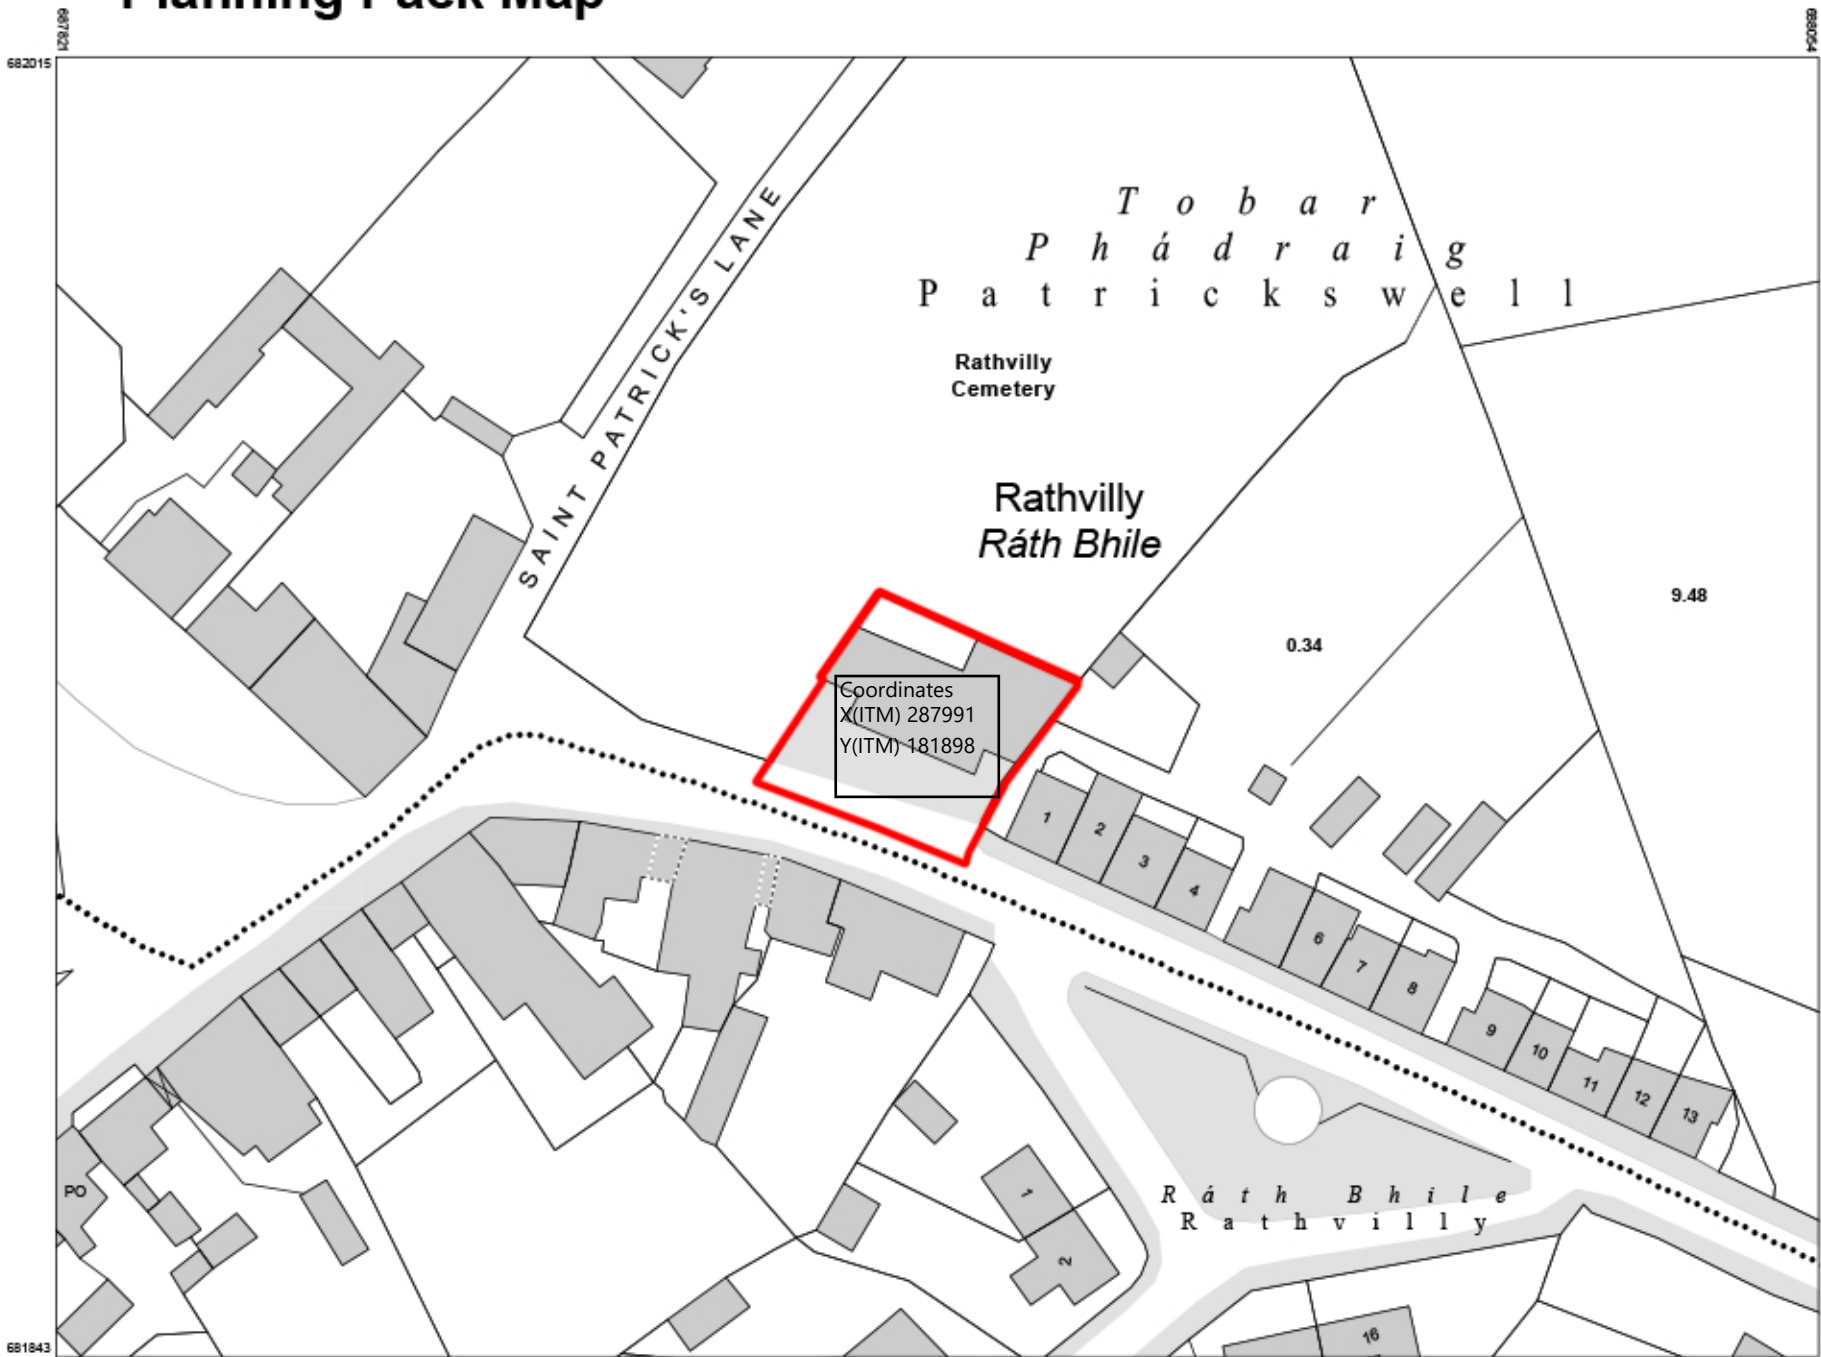

Planning Pack Map

CENTRE COORDINATES:
ITM 687938,681929

PUBLISHED: 24/01/2023
ORDER NO.: 50313326_1

MAP SERIES: 1:2,500
MAP SHEETS: 4244-D, 4245-C

COMPILED AND PUBLISHED BY:
Ordnance Survey Ireland,
Phoenix Park,
Dublin 8,
Ireland.

The representation on this map
of a road, track or footpath
is not evidence of the existence
of a right of way.

Ordnance Survey maps
never show legal property
boundaries, nor do they
show ownership of
physical features.

© Suirbhéireacht Ordanáis Éireann,
2023

© Ordnance Survey Ireland, 2023
www.osi.ie/copyright

OUTPUT SCALE: 1:1,000

CAPTURE RESOLUTION:
The map objects are only accurate to the
resolution at which they were captured.
Output scale is not indicative of data capture scale.
Further information is available at:
<http://www.osi.ie>; search 'Capture Resolution'