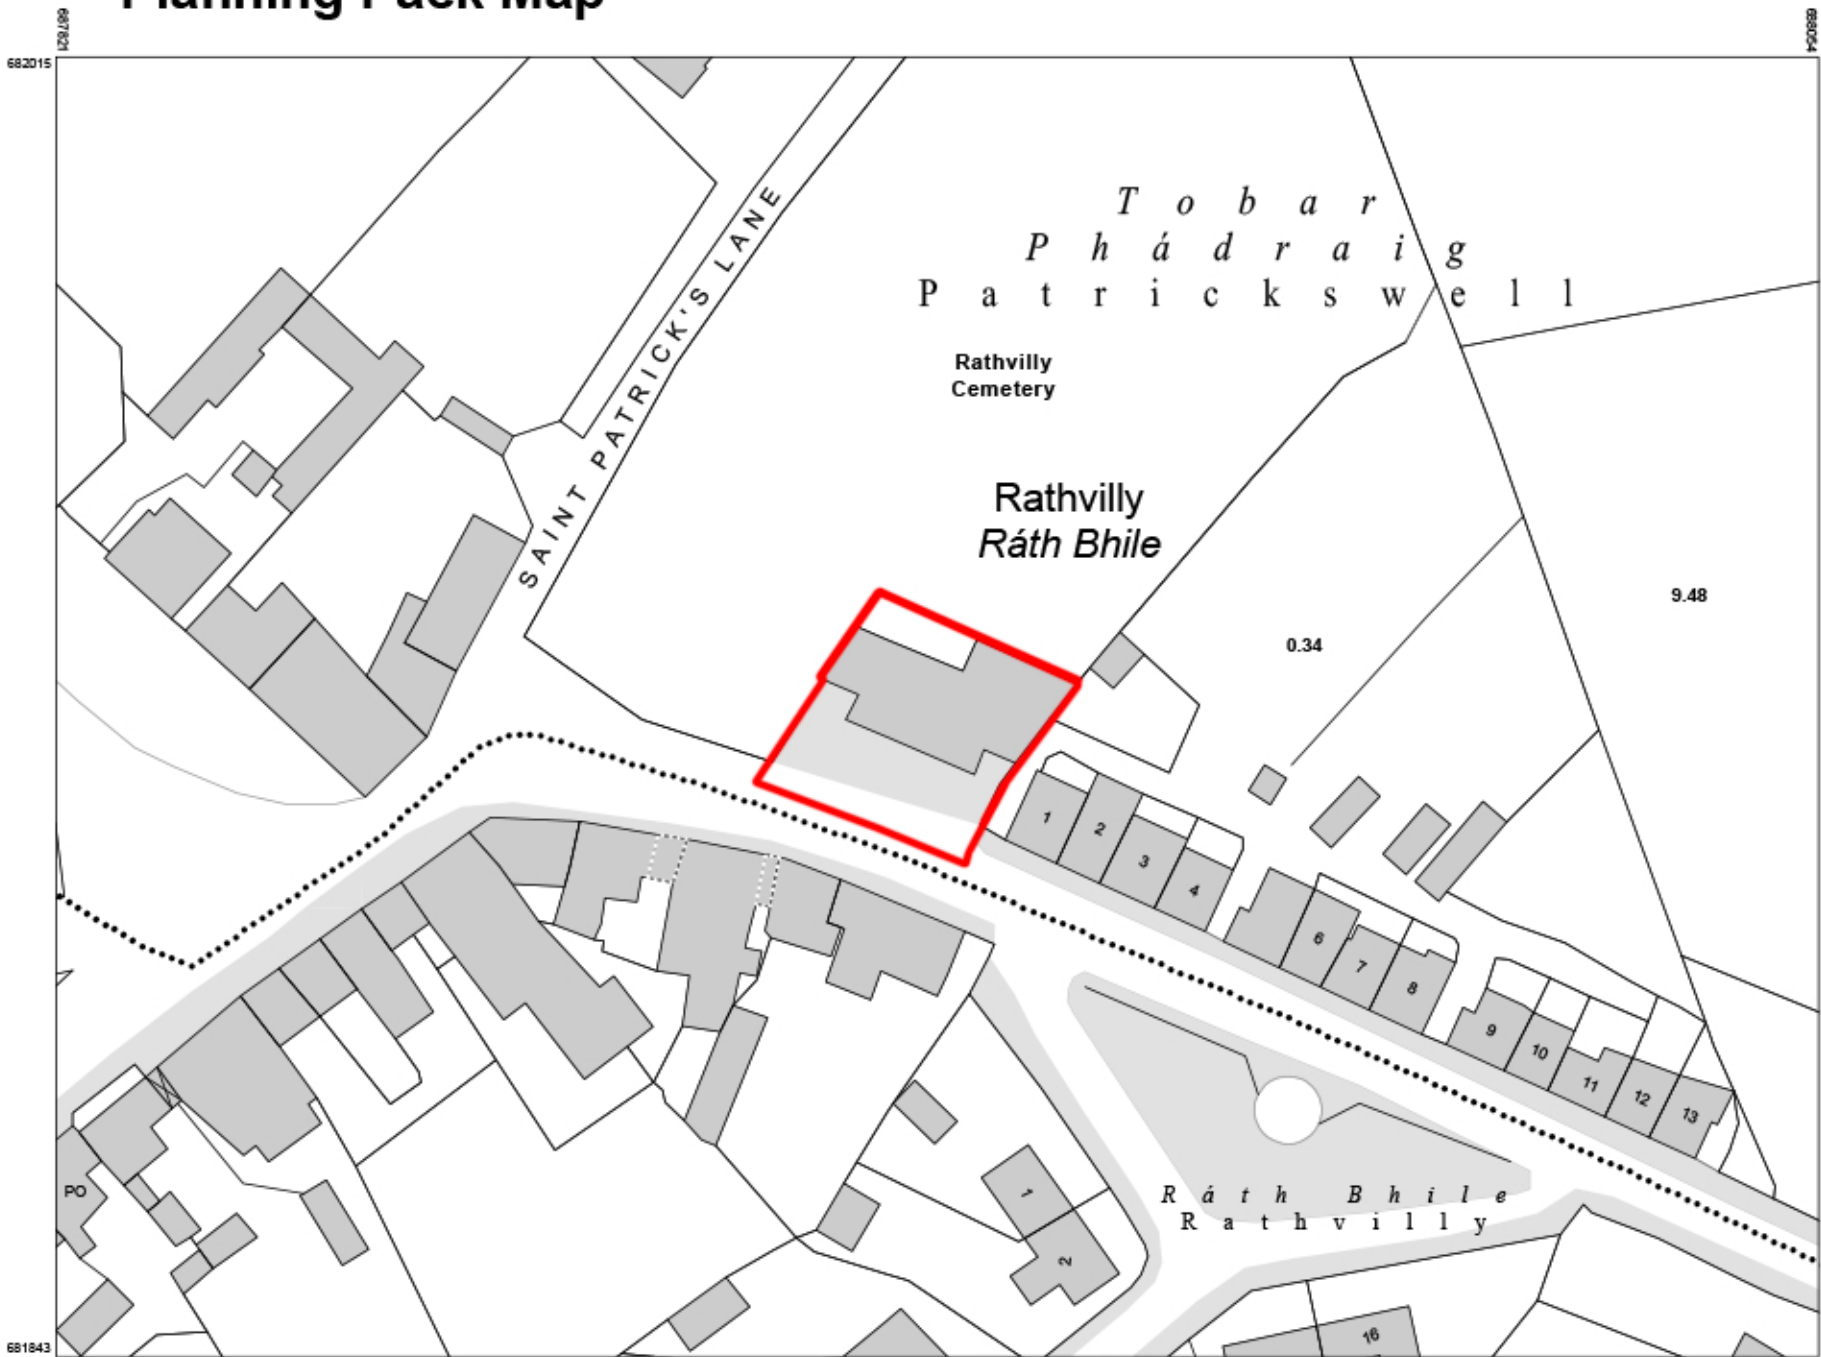

Planning Pack Map

CENTRE COORDINATES:
ITM 687938,681929

PUBLISHED: 24/01/2023
ORDER NO.: 50313326_1

MAP SERIES: 1:2,500
MAP SHEETS: 4244-D, 4245-C

COMPILED AND PUBLISHED BY:
Ordnance Survey Ireland,
Phoenix Park,
Dublin 8,
Ireland.

The representation on this map of a road, track or footpath is not evidence of the existence of a right of way.

Ordnance Survey maps never show legal property boundaries, nor do they show ownership of physical features.