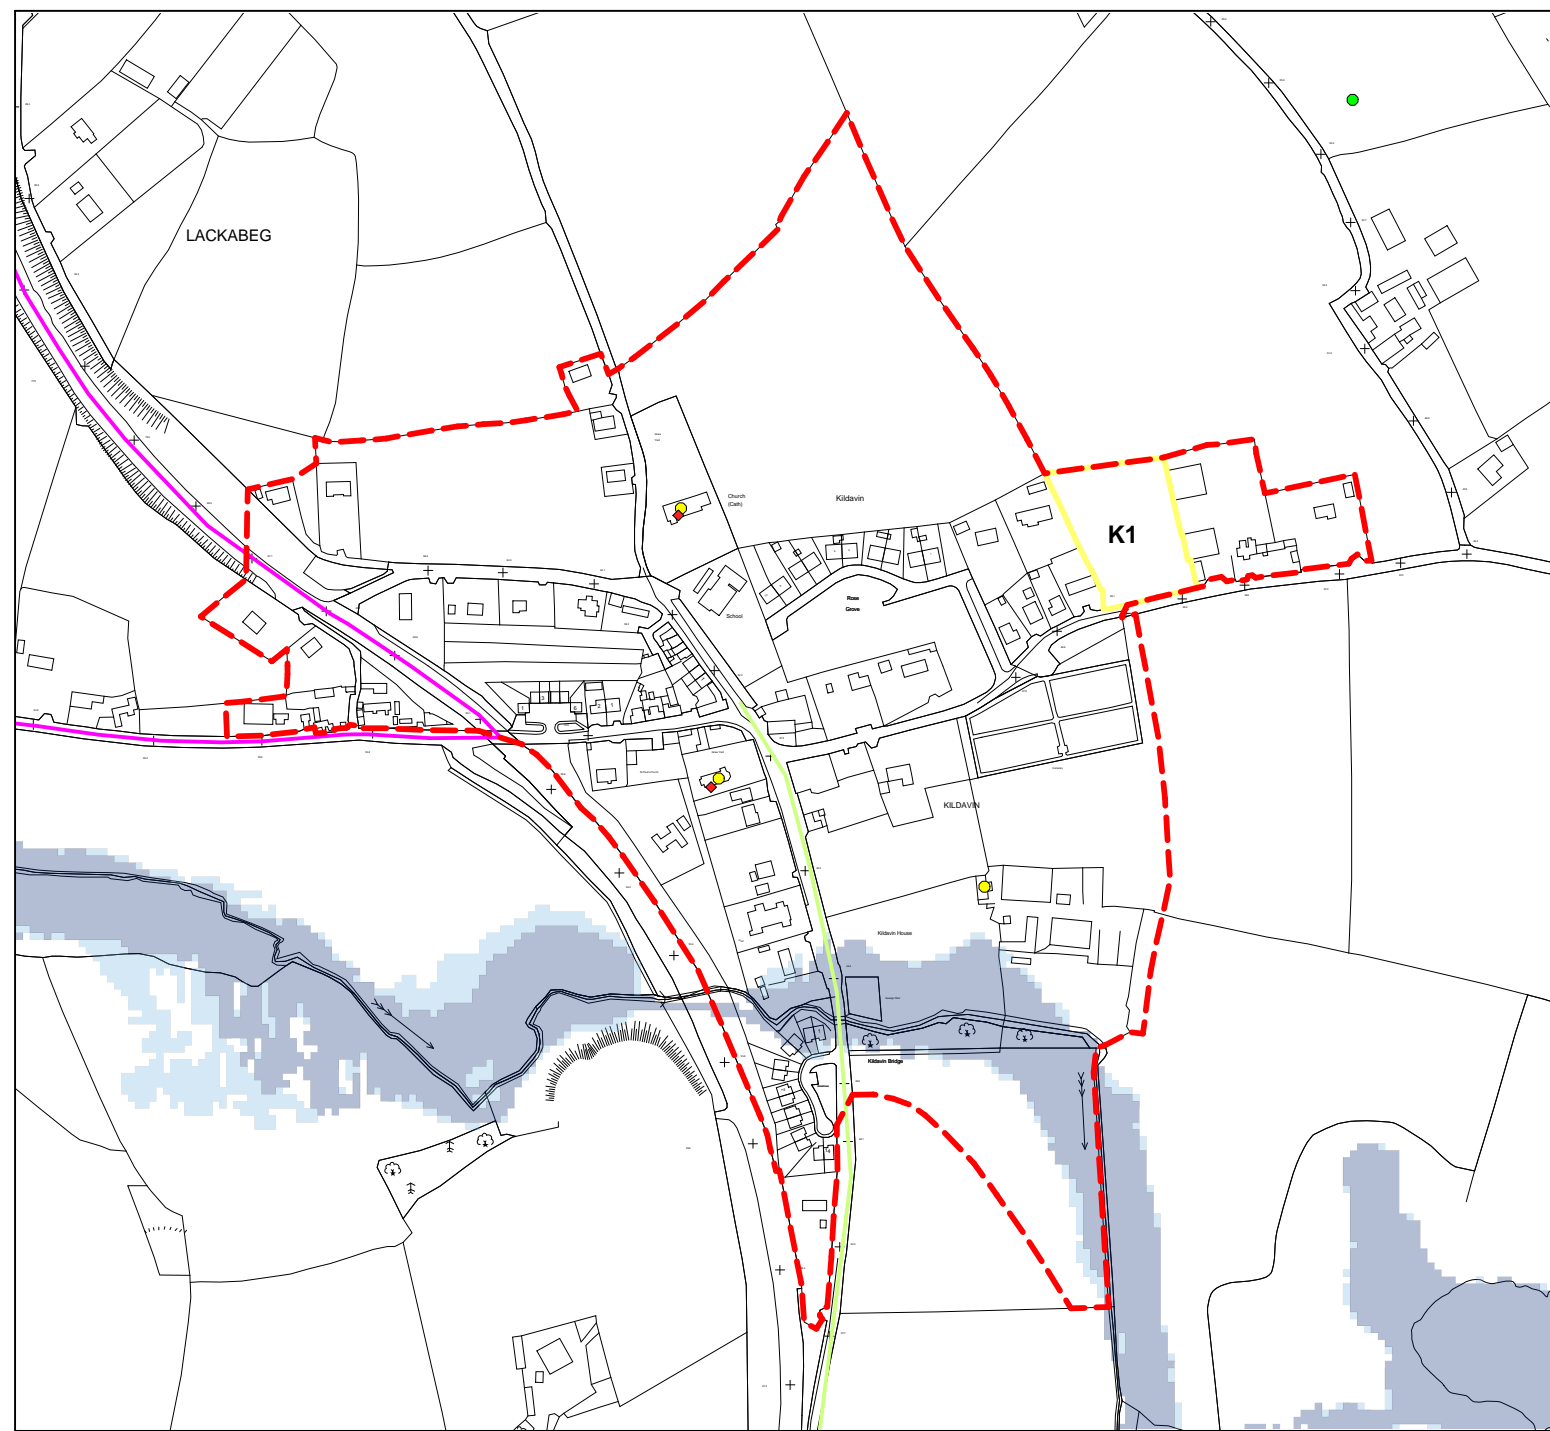

DRAFT CARLOW COUNTY
DEVELOPMENT PLAN
2022 - 2028

Legend

- National Inventory of Architectural Heritage
- Record of Protected Structures
- National Monuments
- Public Right of Ways
- Slí Na Sláinte Walking Routes
- Trails of the Saints
- Architectural Conservation Areas
- Infrastructure Assessment Lands
- Natural Heritage Areas
- Proposed Natural Heritage Areas
- Special Areas of Conservation
- Flood Zone A - Chance of Flooding Once Every 100 years
- Flood Zone B - Chance of Flooding Once Every 1000 years
- Draft Kildavin Village Boundary

Draft Kildavin Village (Larger Served) 2022 - 2028
Objectives Map

CARLOW COUNTY COUNCIL
FORWARD PLANNING SECTION

Drawn: William Barry

Checked: Anita Sweeney

Approved: