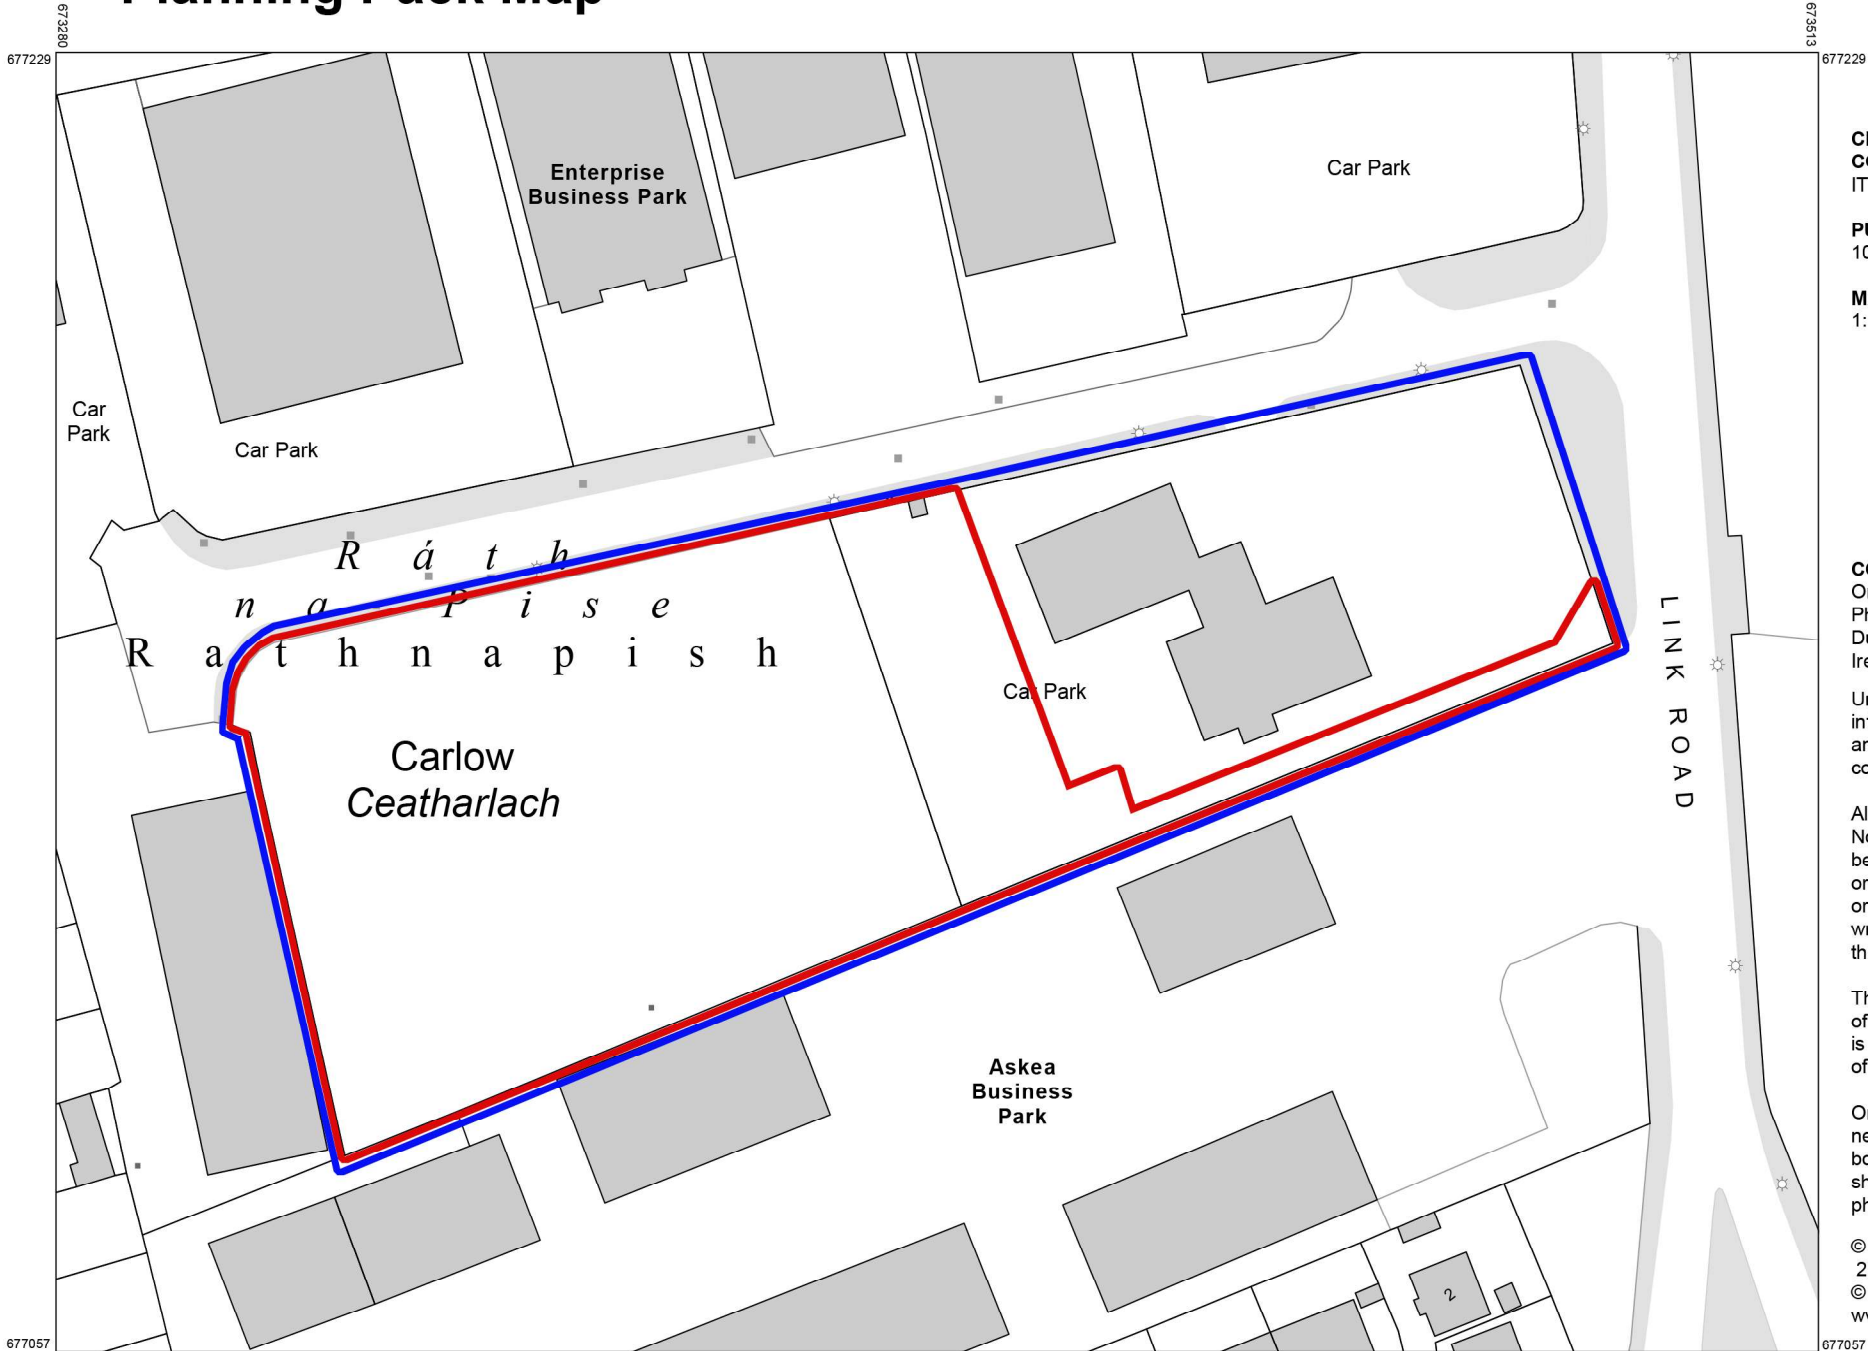

Planning Pack Map

CENTRE COORDINATES:
ITM 673397,677143

PUBLISHED: 10/05/2021
ORDER NO.: 50191448_1

MAP SERIES: 1:1,000
MAP SHEETS: 4357-07

COMPILED AND PUBLISHED BY:
Ordnance Survey Ireland,
Phoenix Park,
Dublin 8,
Ireland.

The representation on this map
of a road, track or footpath
is not evidence of the existence
of a right of way.

Ordnance Survey maps
never show legal property
boundaries, nor do they
show ownership of
physical features.

© Suirbhéireacht Ordanáis Éireann,
2021

© Ordnance Survey Ireland, 2021
www.osi.ie/copyright

LEGEND:
<http://www.osi.ie>;
search 'Large Scale Legend'

OUTPUT SCALE: 1:1,000

CAPTURE RESOLUTION:
The map objects are only accurate to the
resolution at which they were captured.
Output scale is not indicative of data capture scale.
Further information is available at:
<http://www.osi.ie>; search 'Capture Resolution'