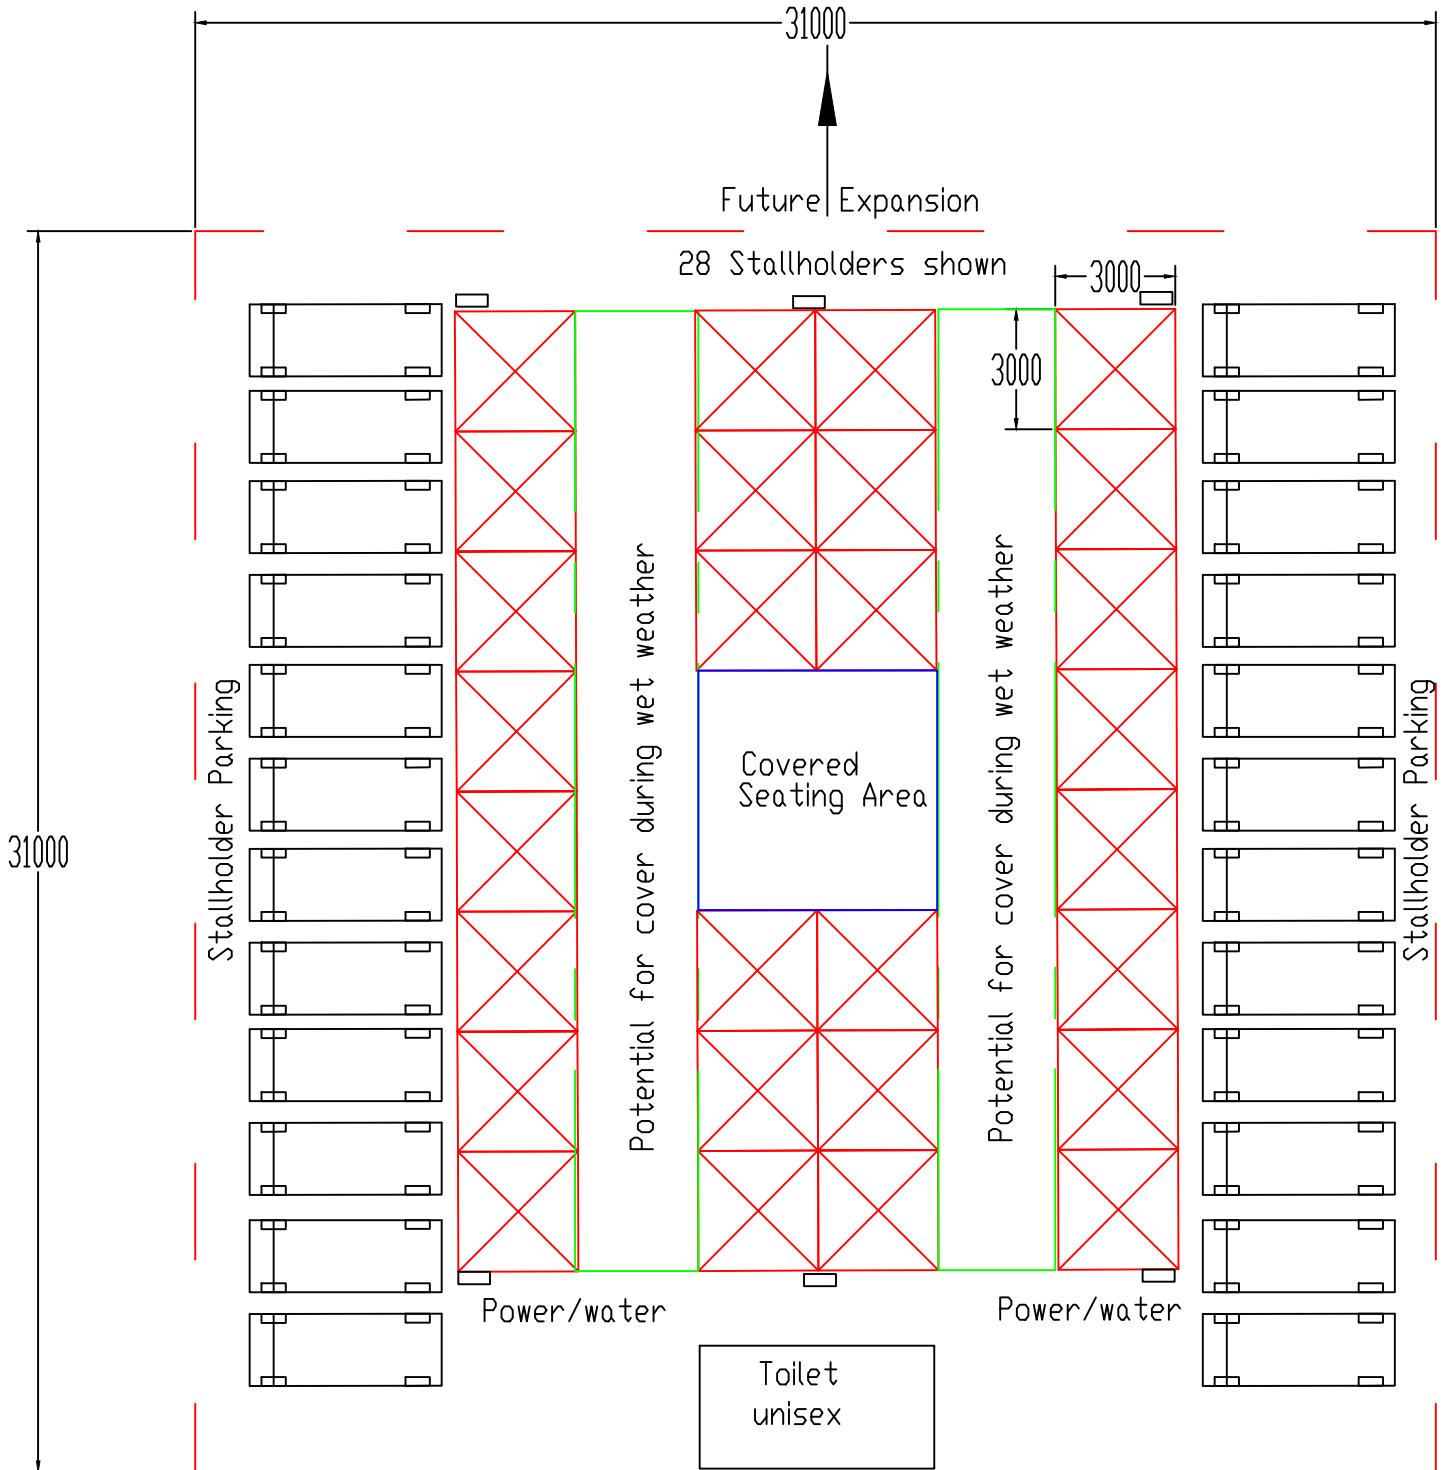

CARLOW FARMERS MARKET

PROPOSED FUTURE LAYOUT

SPACE REQUIREMENTS & UTILITIES

FM1

13/1/2020

JER