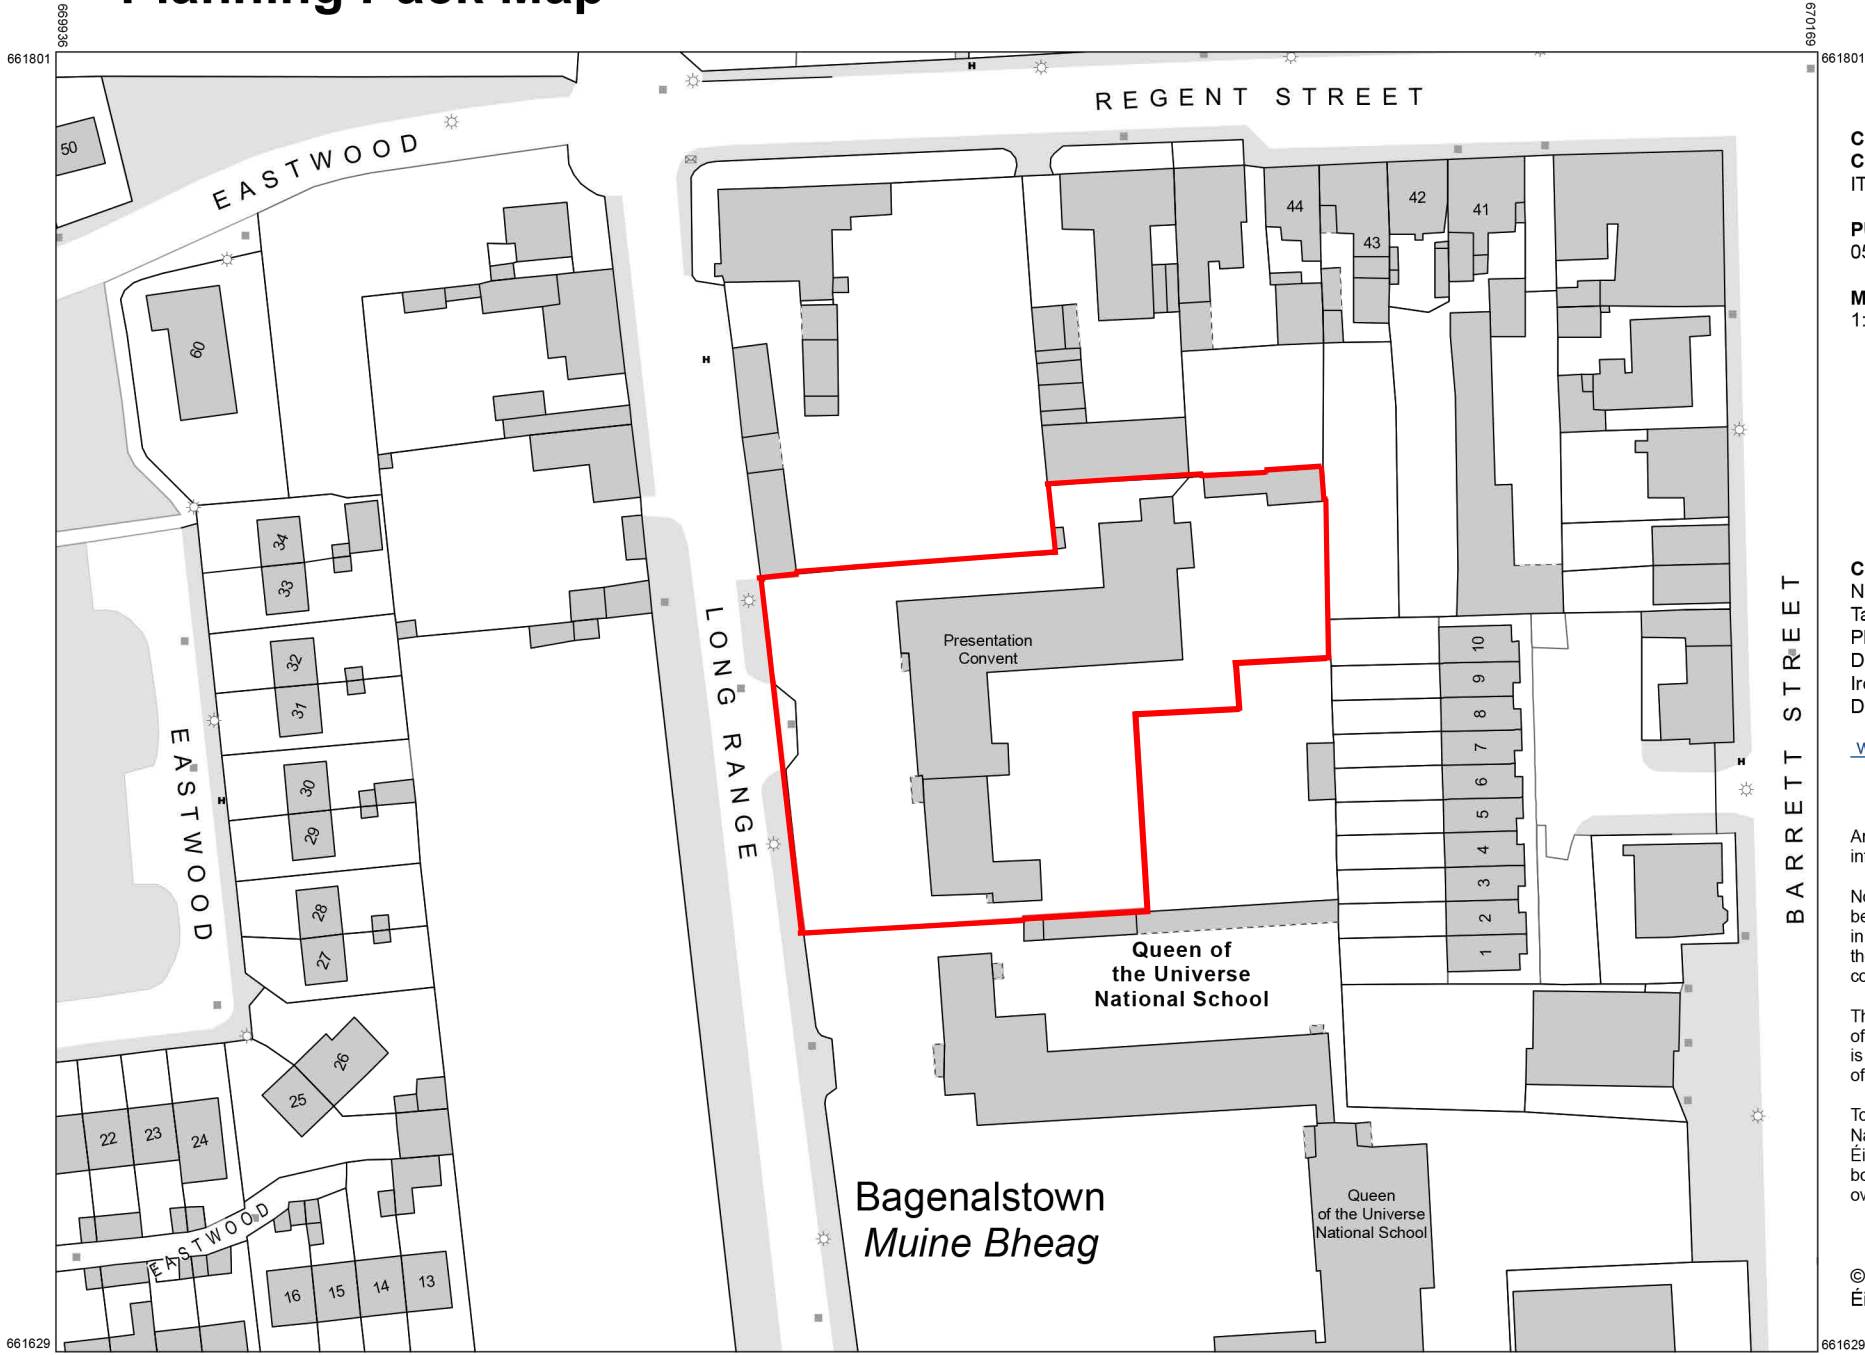

Planning Pack Map

Tailte
Éireann

CENTRE COORDINATES:
ITM 670053,661715

PUBLISHED: 05/04/2023 **ORDER NO.:** 50327413_1

MAP SERIES: 1:1,000 **MAP SHEETS:** 4650-13

COMPILED AND PUBLISHED BY:
National Mapping Division of
Tailte Éireann,
Phoenix Park,
Dublin 8,
Ireland.
D08F6E4

The representation on this map of
a road, track or footpath
is not evidence of the existence
of a right of way.

Topographic maps produced by the
National Mapping Division of Tailte
Éireann never show legal property
boundaries, nor do they show
ownership of physical features.

© National Mapping Division of Tailte
Éireann, 2023. All rights reserved.

OUTPUT SCALE: 1:1,000

CAPTURE RESOLUTION:
The map objects are only accurate to the
resolution at which they were captured.
Output scale is not indicative of data capture scale.
Further information is available at:
www.osi.ie; search 'Capture Resolution'