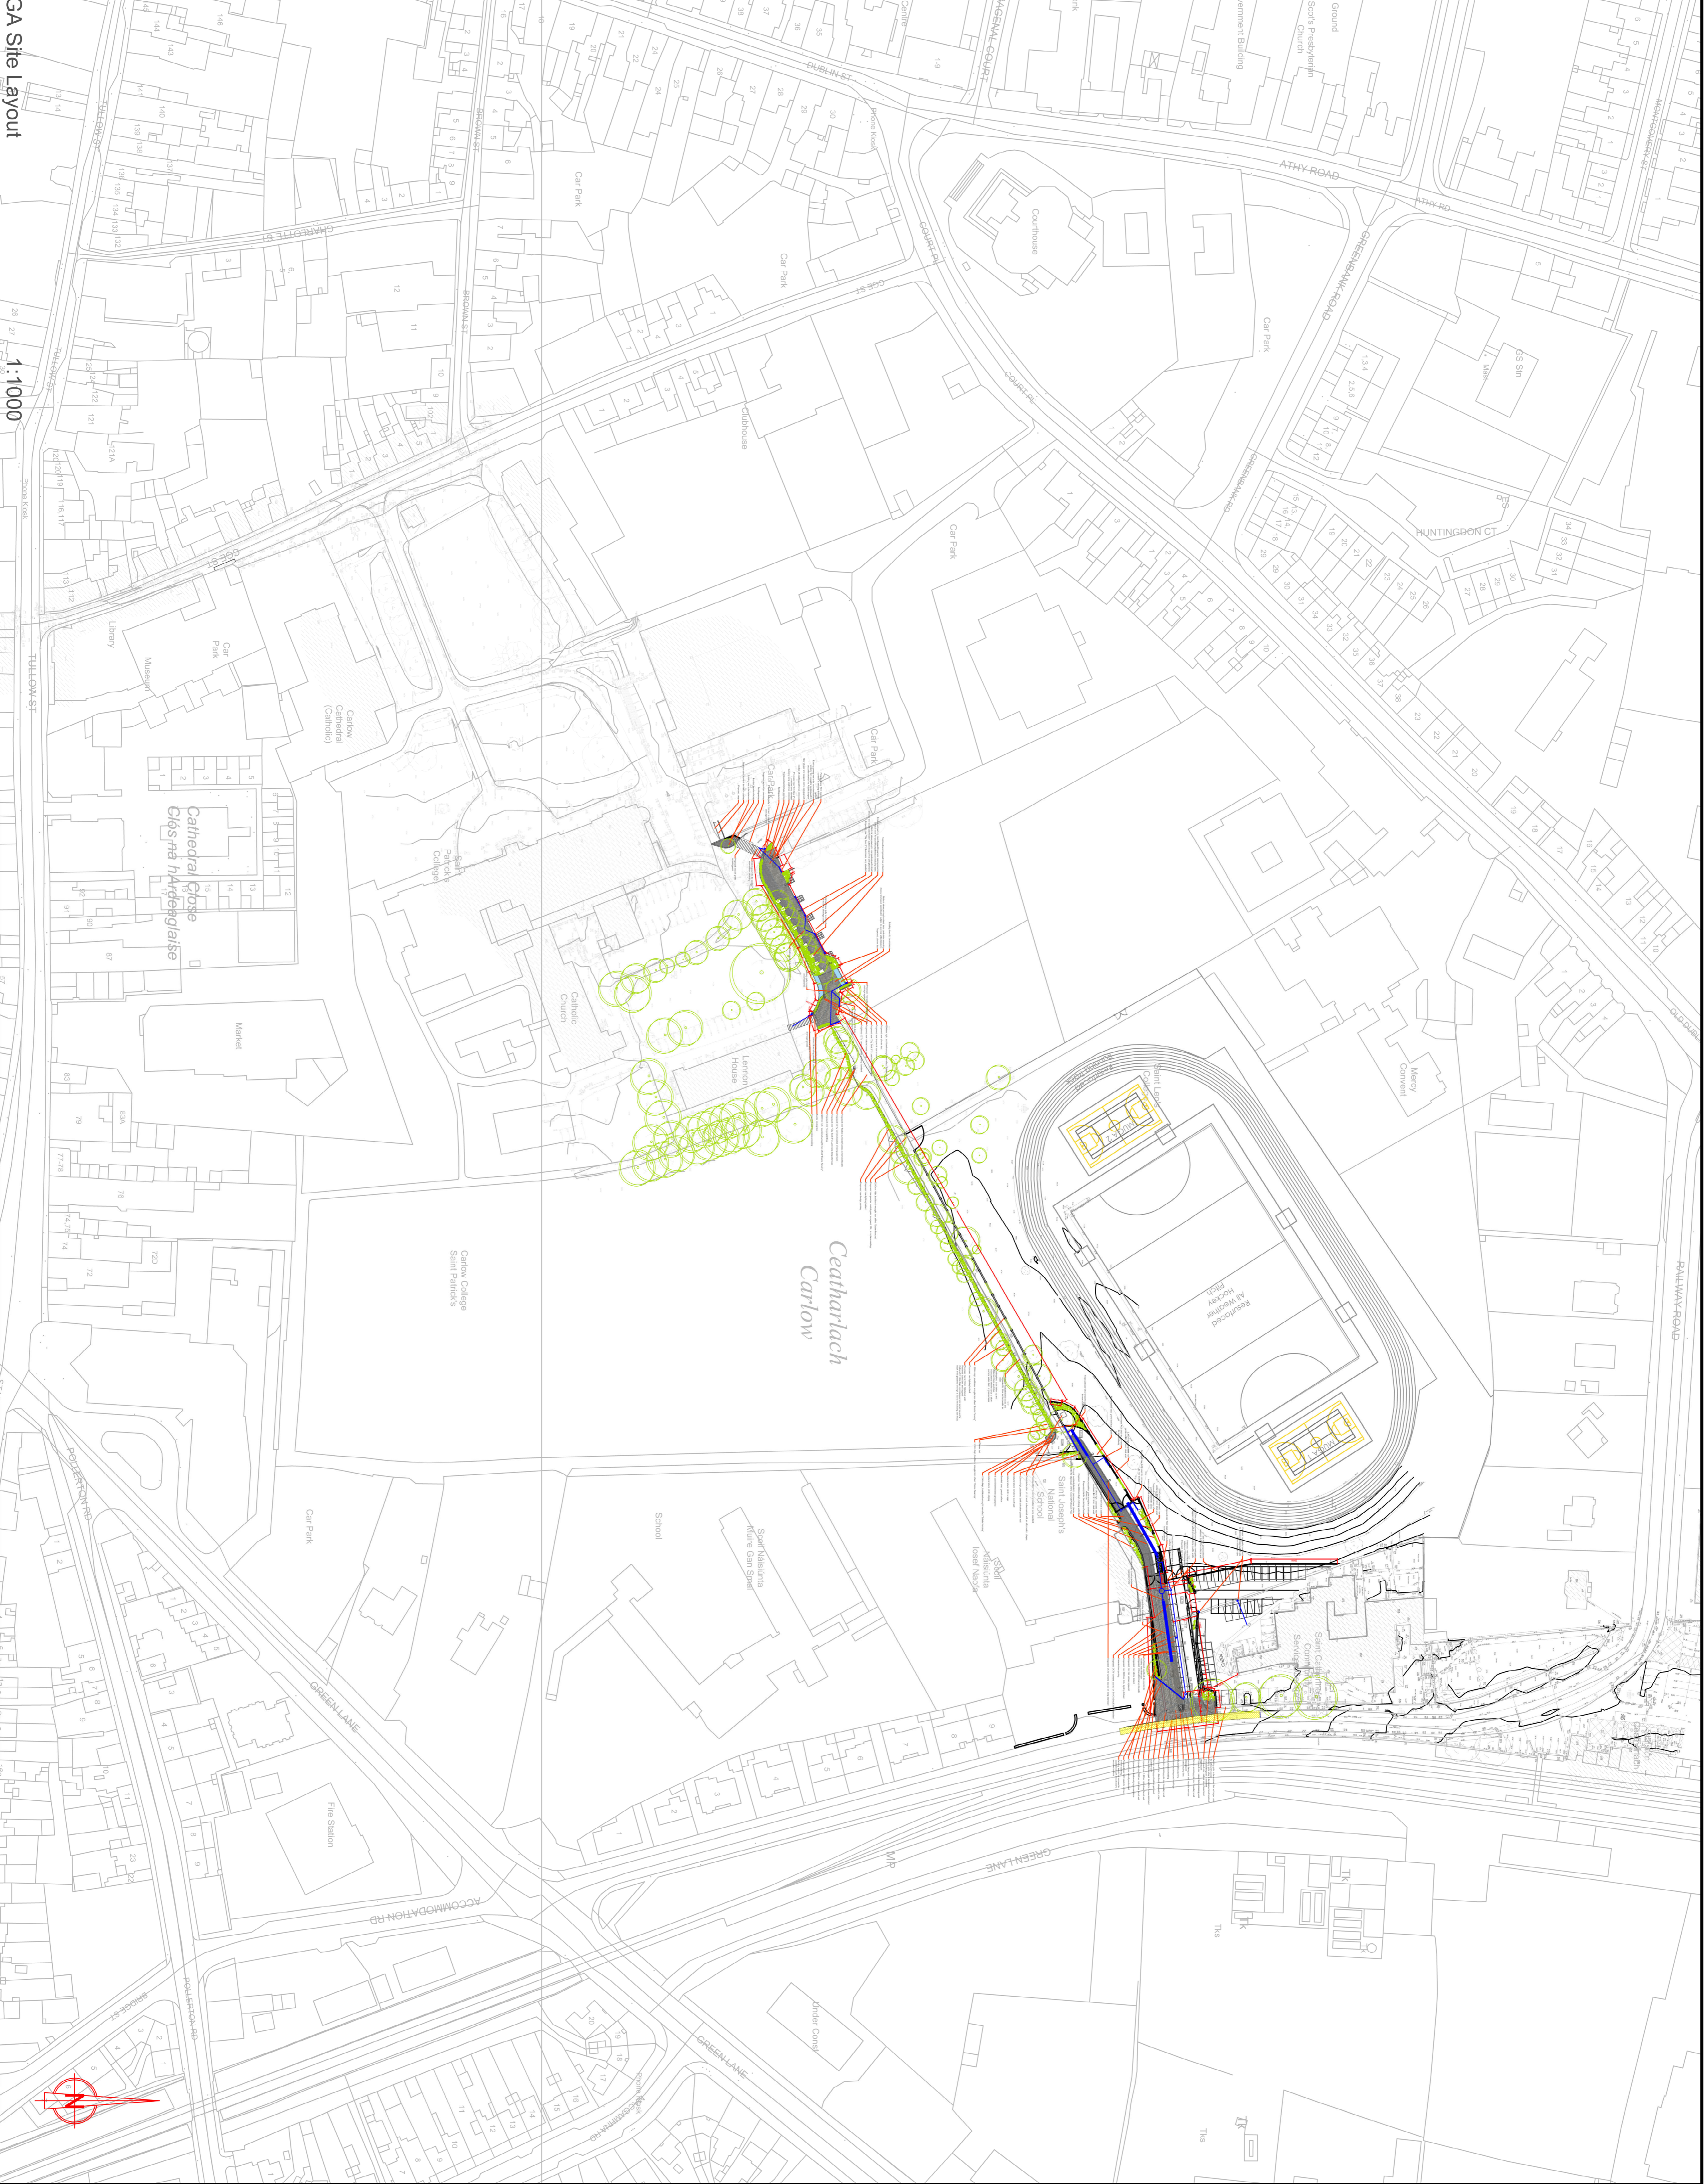

NOTES

No	Date	Amendment / Issue	App
A	201121	Updated for presentation to land owners	CM
B	211123	Notation updates on land parcels	CM
C	111223	The block & notation updated	CM
D	150124	Updated design proposal	CM
X	-	-	X
X	-	-	X

CARLOW COUNTY COUNCIL
URDF & Special Projects
Castlehill Centre, Castle Hill, Carlow
Phone: (059)9170300 Fax: (059)9138206
Email: urdf@carlowcoco.ie

Project: **Carlow URDF Rail Link Project**

Title: **GA Overall Site Layout**

Drawn by:	CM	Job No:	202028
Checked by:	Ji.Cobain	Proj No:	GA002
Approved by:	-	Dwg No:	207
Scale:	1/1000	Rev:	D
Date:	23-10-2023		

GA Site Layout
1:1000