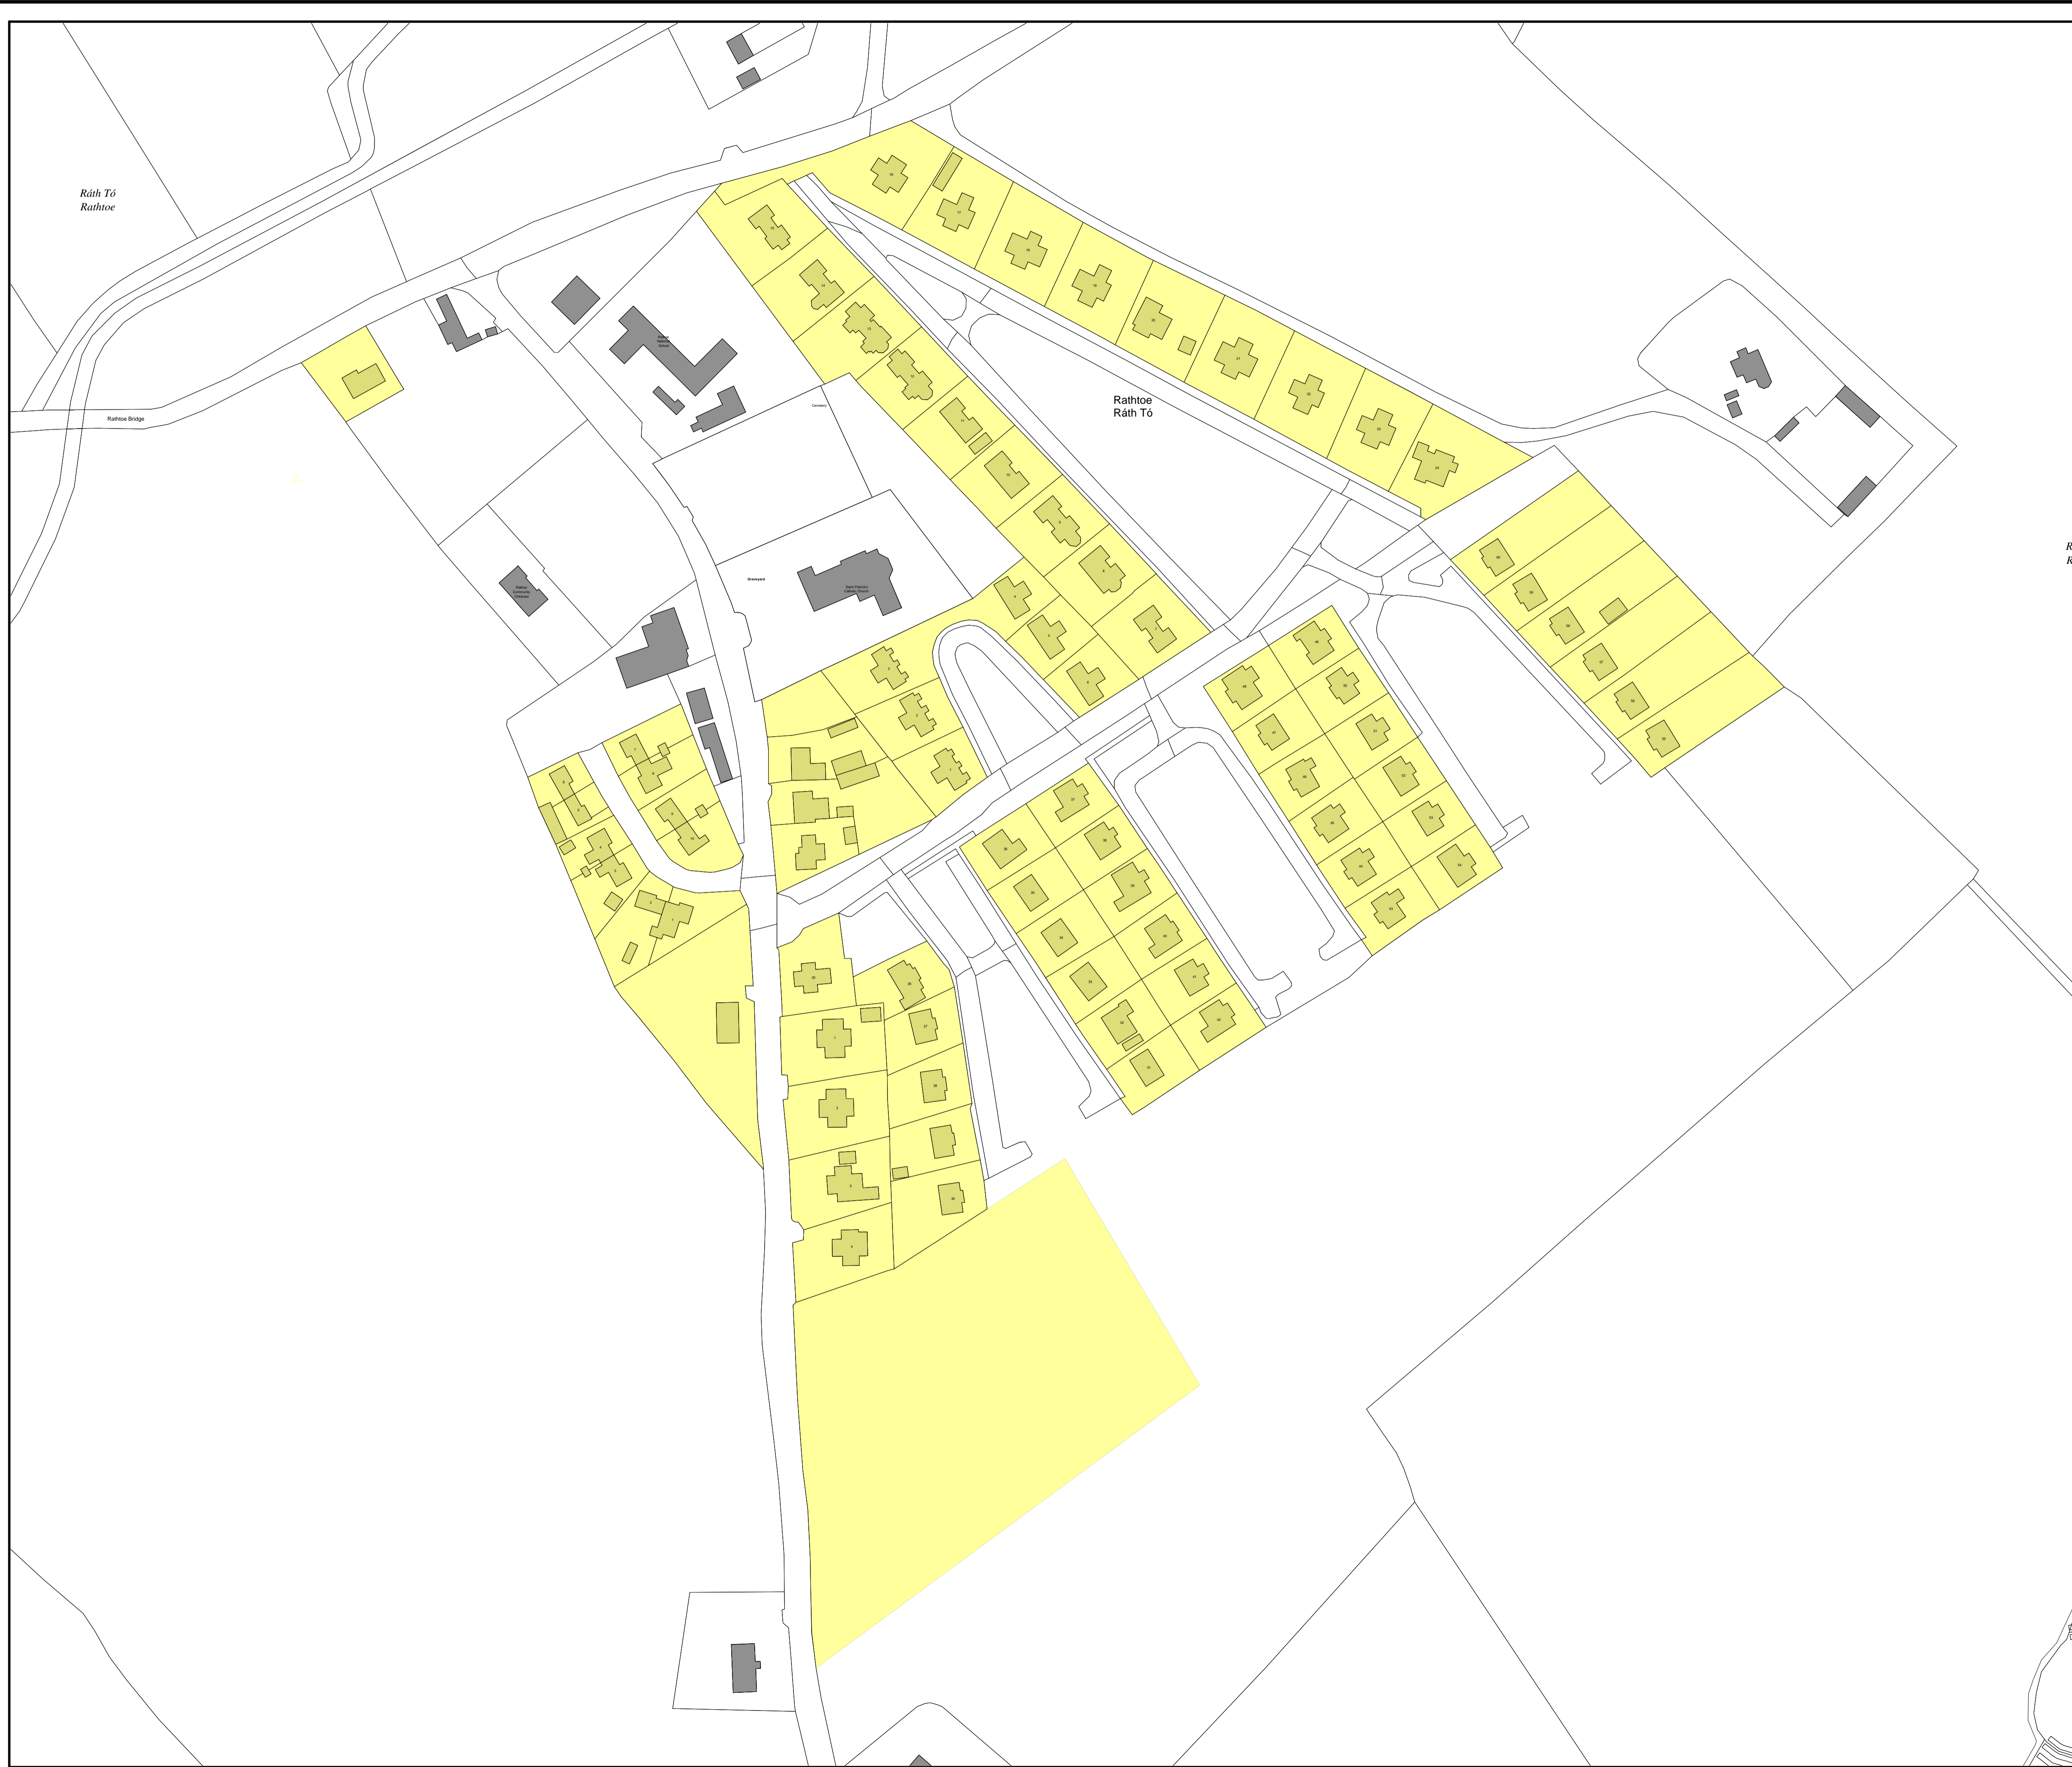

CARLOW COUNTY COUNCIL
RESIDENTIAL ZONED LAND TAX
LAND IN SCOPE
ANNUAL DRAFT MAP FOR LIABILITY 2025
PUBLISHED 1ST FEBRUARY 2024

Date of Zoning: 04/07/2022
(Rathtoe Village (Larger Serviced) Contained in Carlow County Development Plan 2022 - 2028)

Legend
 Land Zoned Residential
Total Area: 9.50 ha

Rathtoe

Produced By Carlow Council's Forward Planning Section
under copyright agreement from National Mapping Division
Taitte Éireann CYAL50326305