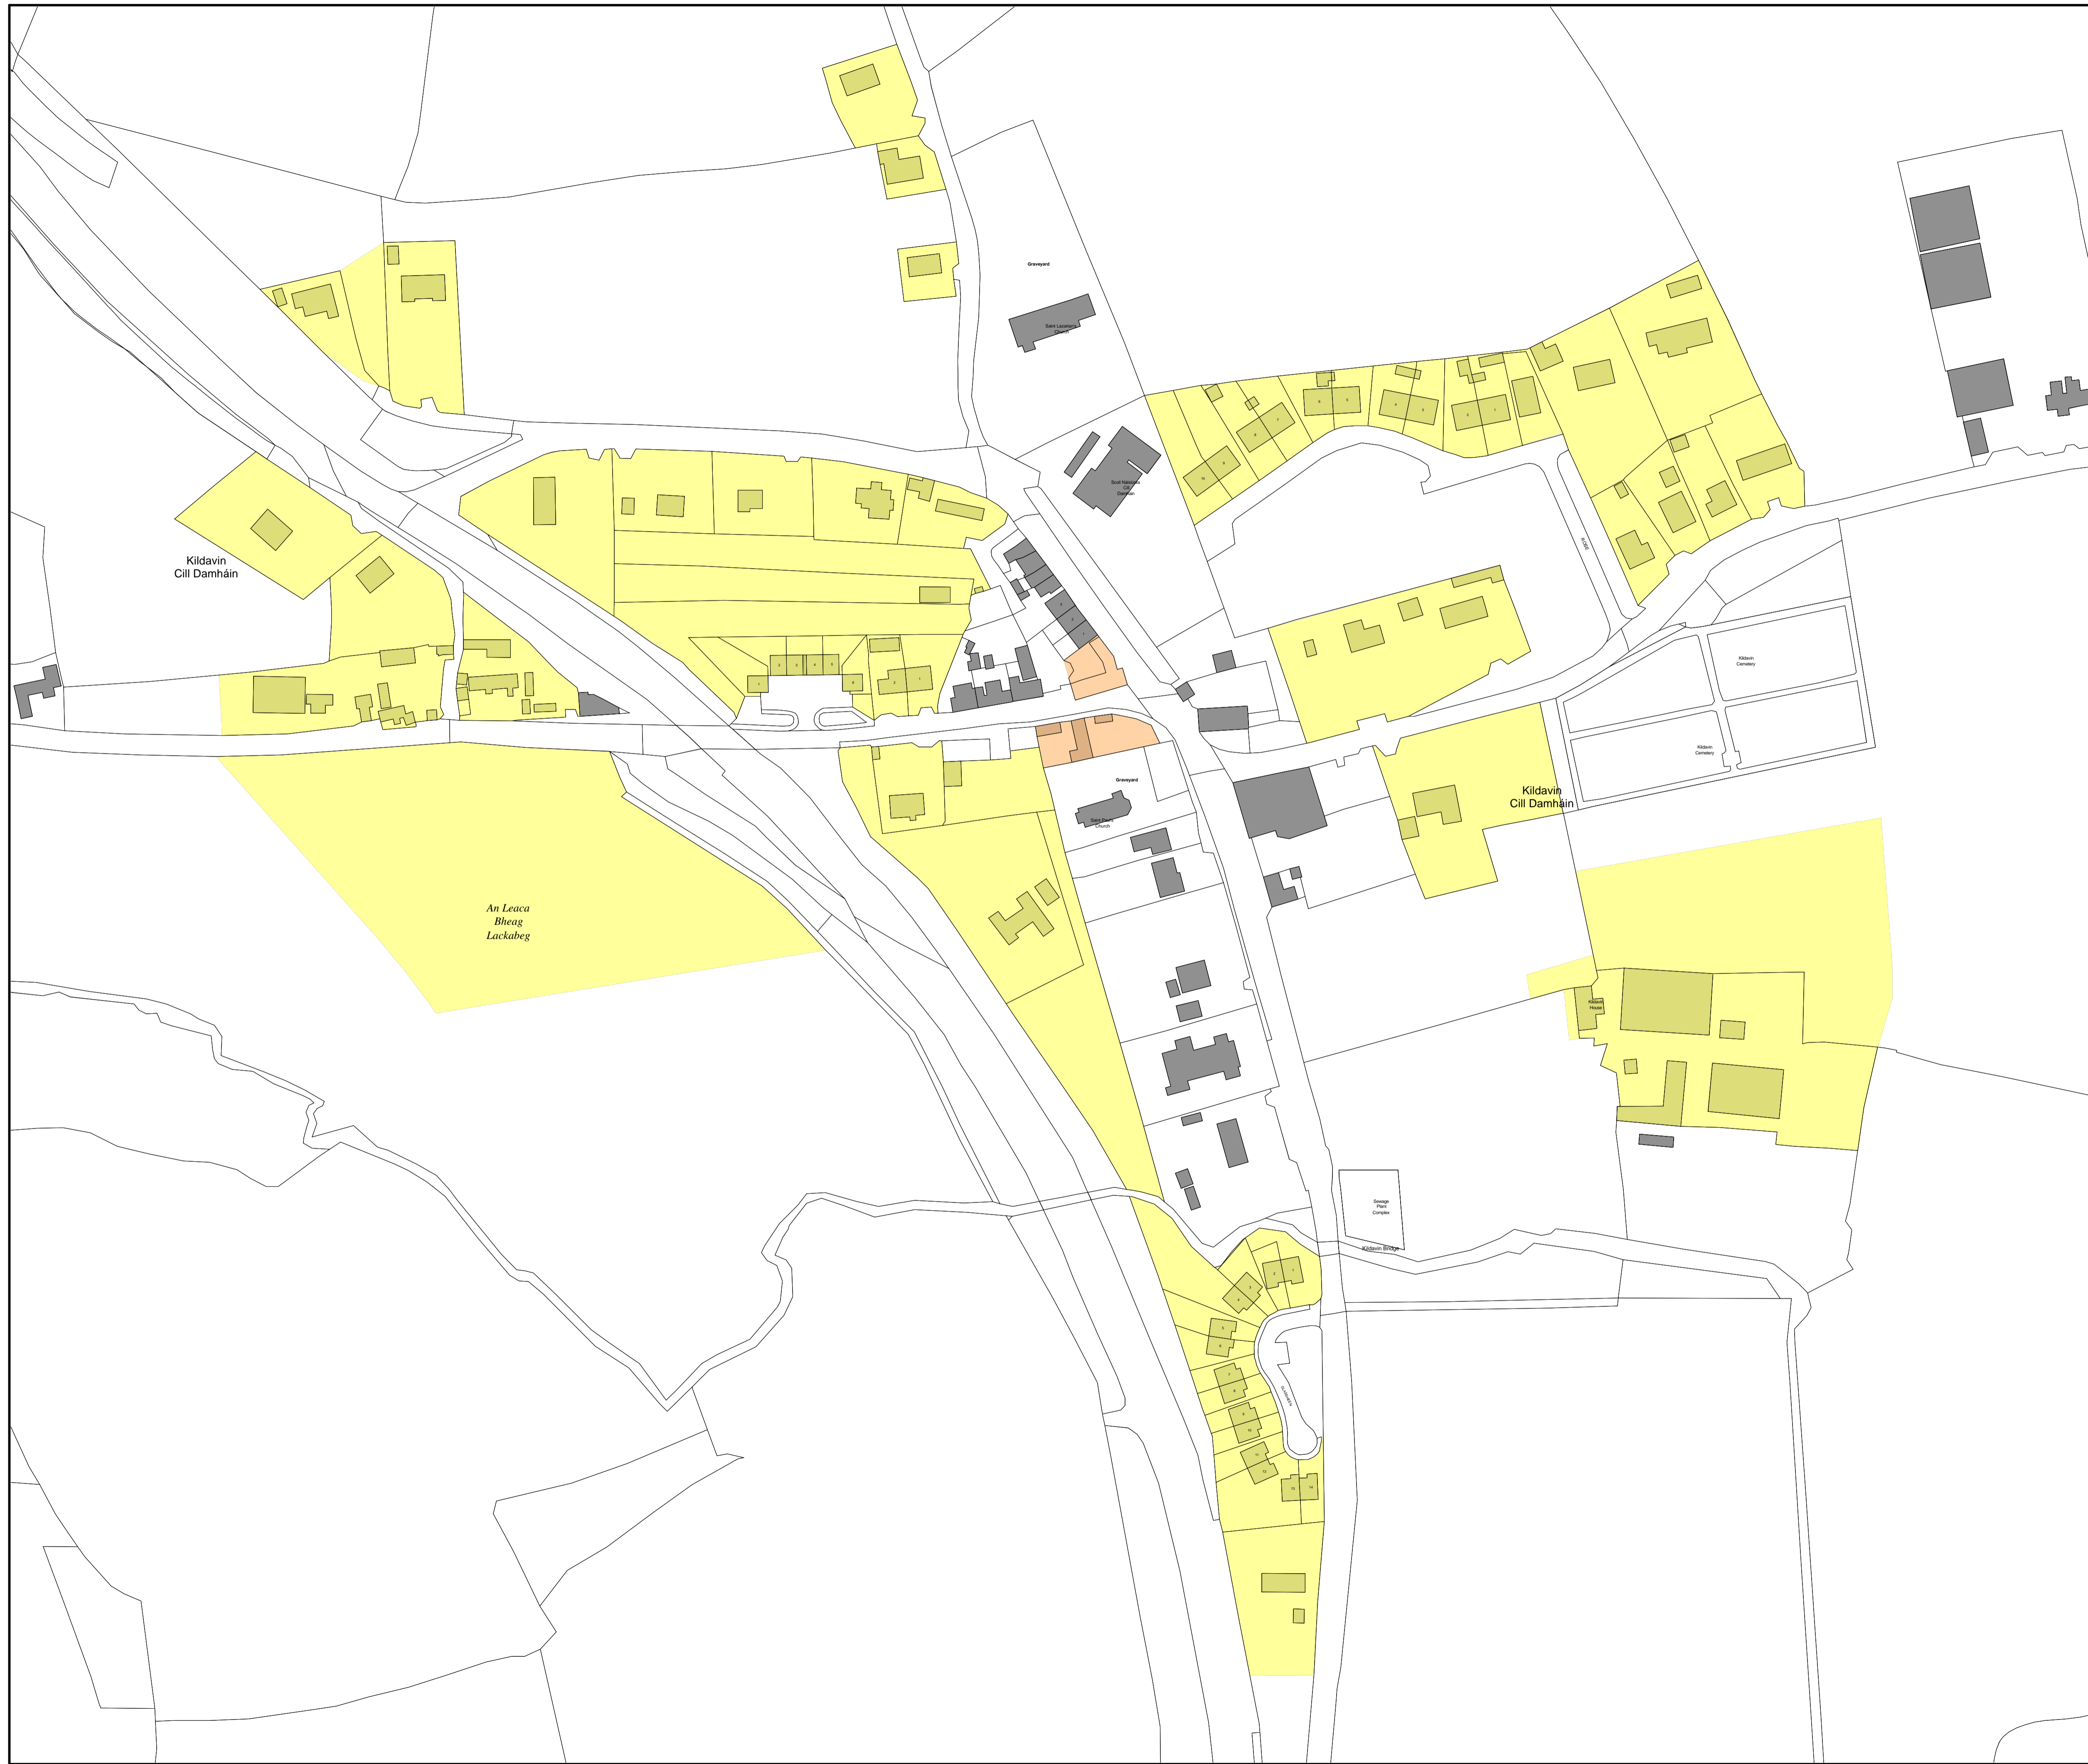

Date of Zoning: 04/07/2022

(Kildavin Village (Larger Serviced) Contained in Carlow County Development Plan 2022 - 2028)

Legend

 Land Zoned Residential
Total Area: 9.23 ha

 Land Zoned Mixed Use
(including residential)
Total Area: 0.26 ha