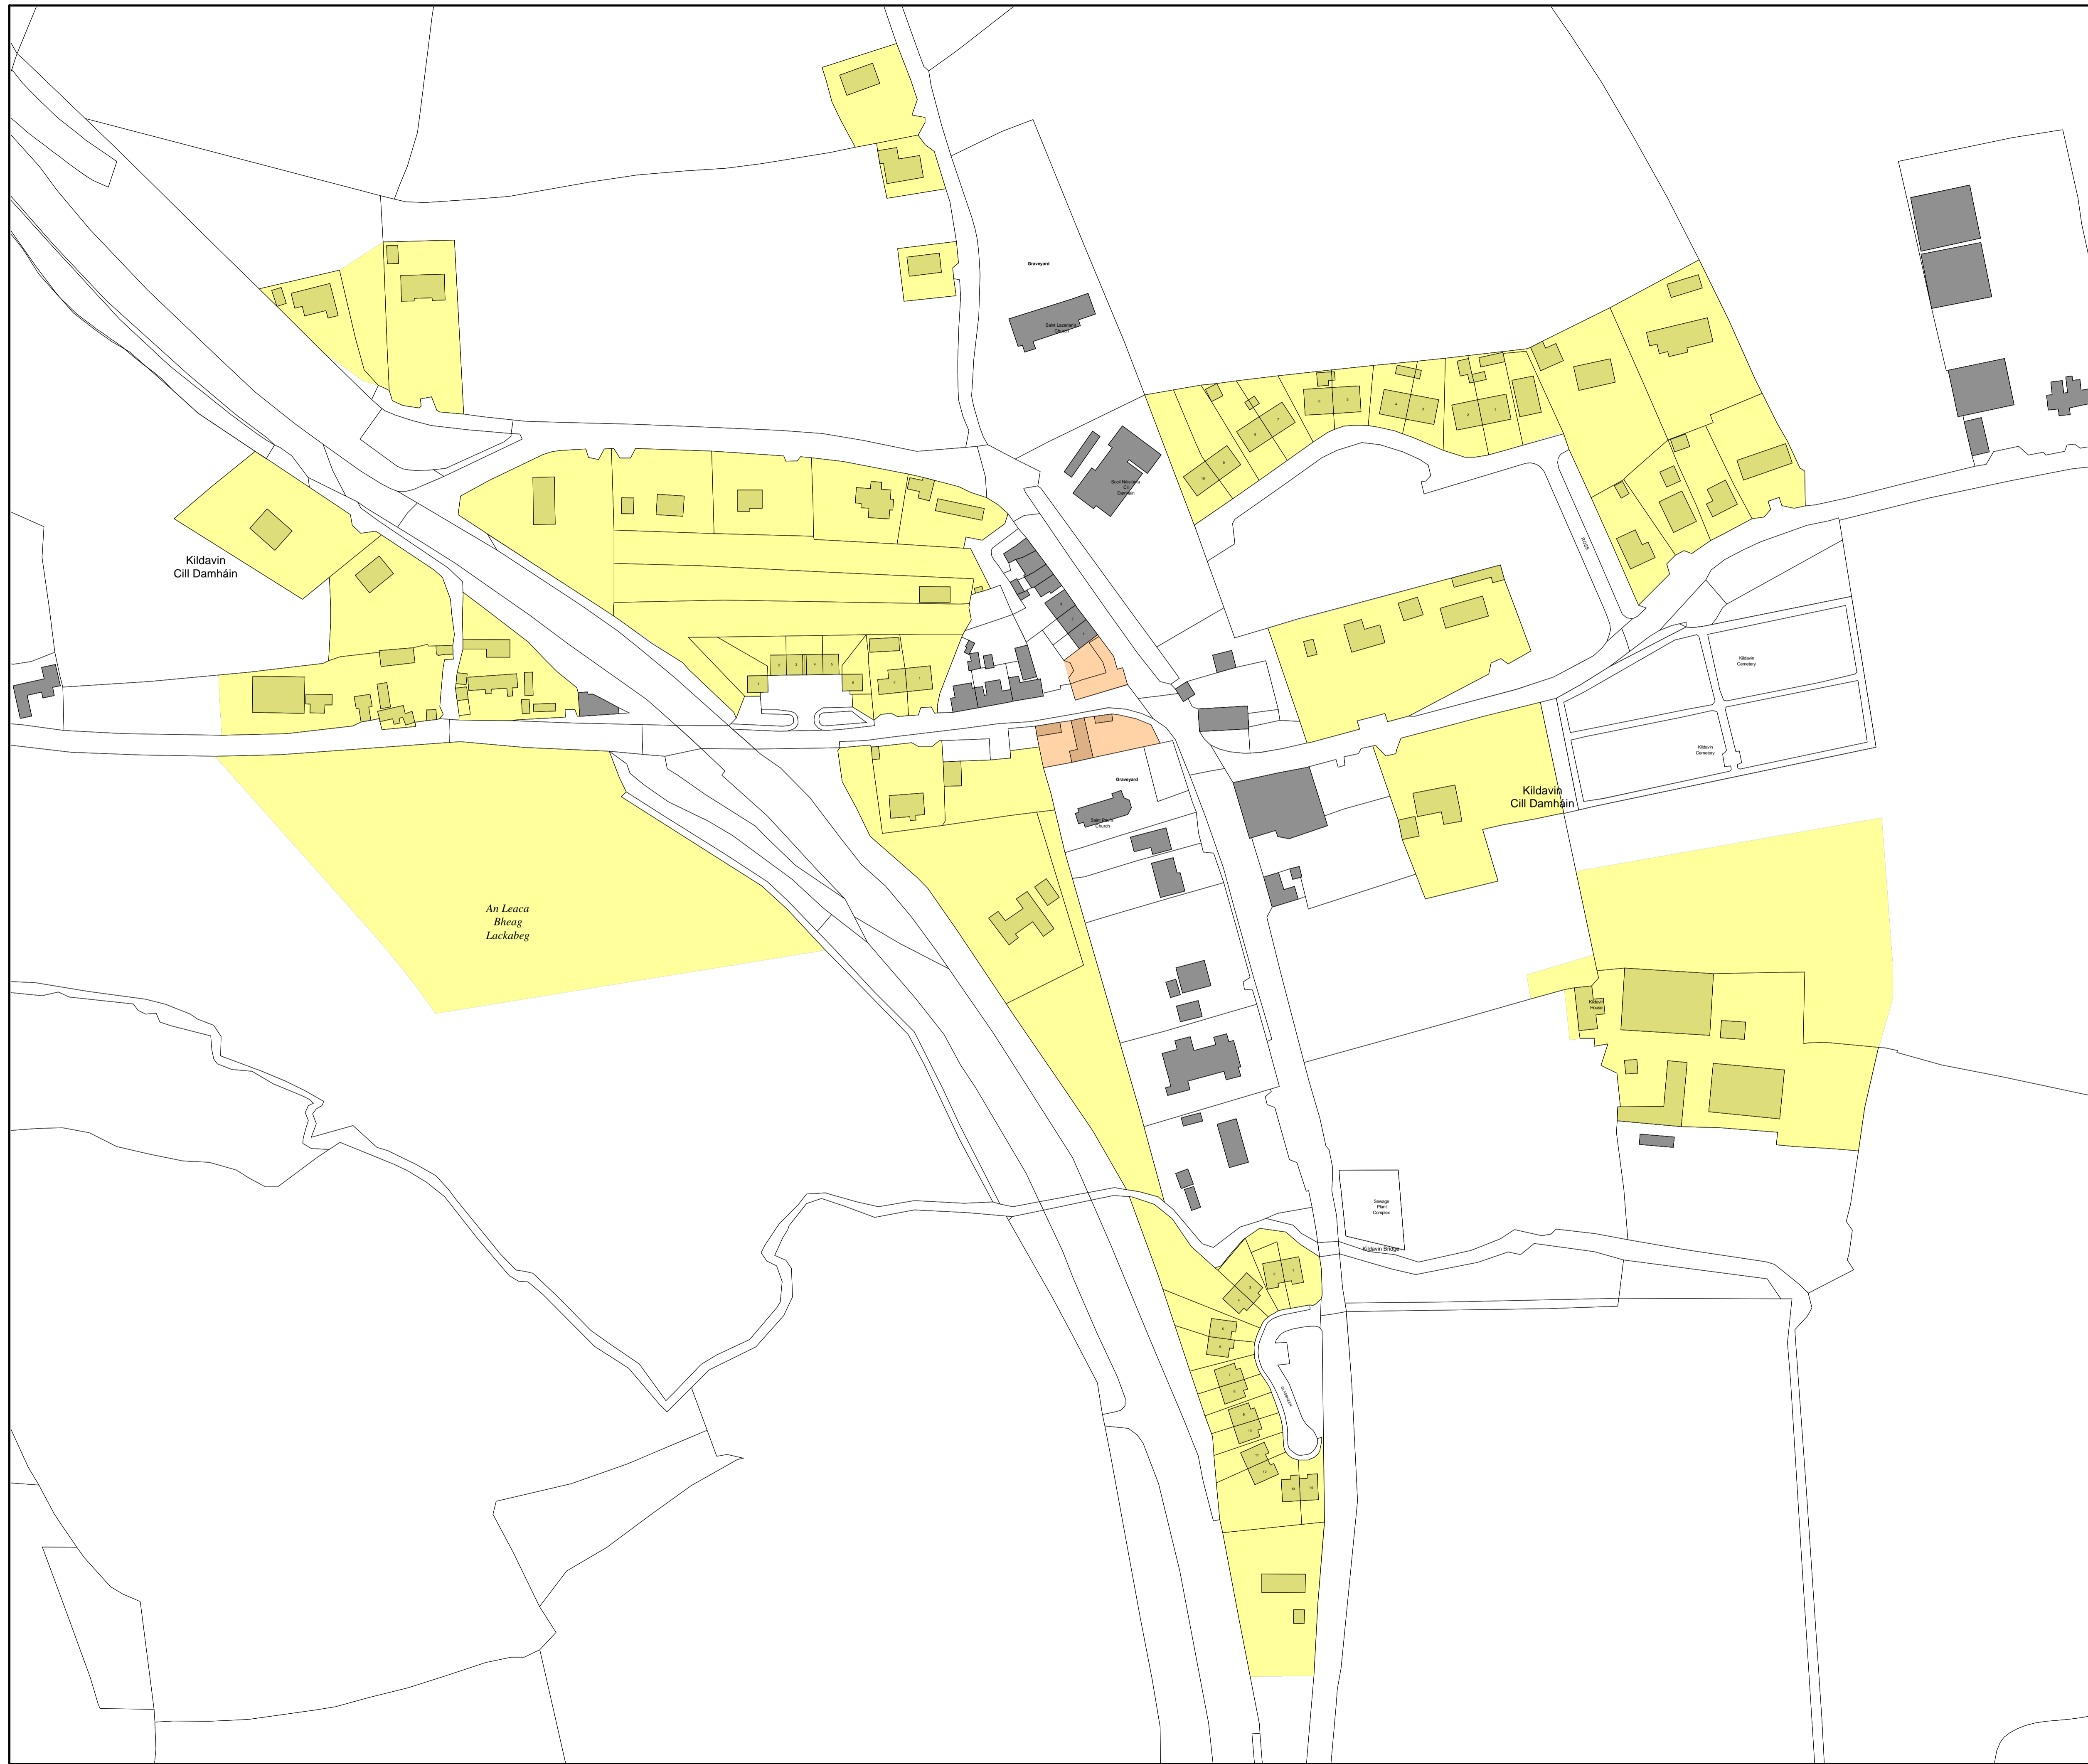

CARLOW COUNTY COUNCIL
RESIDENTIAL ZONED LAND TAX
LAND IN SCOPE
FINAL MAP
1ST DECEMBER 2023

Date of Zoning: 04/07/2022

(Kildavin Village (Larger Serviced) Contained in Carlow County Development Plan 2022 - 2028)

Legend

 Land Zoned Residential
Total Area: 9.23 ha

 Land Zoned Mixed Use
(including residential)
Total Area: 0.11 ha

Kildavin