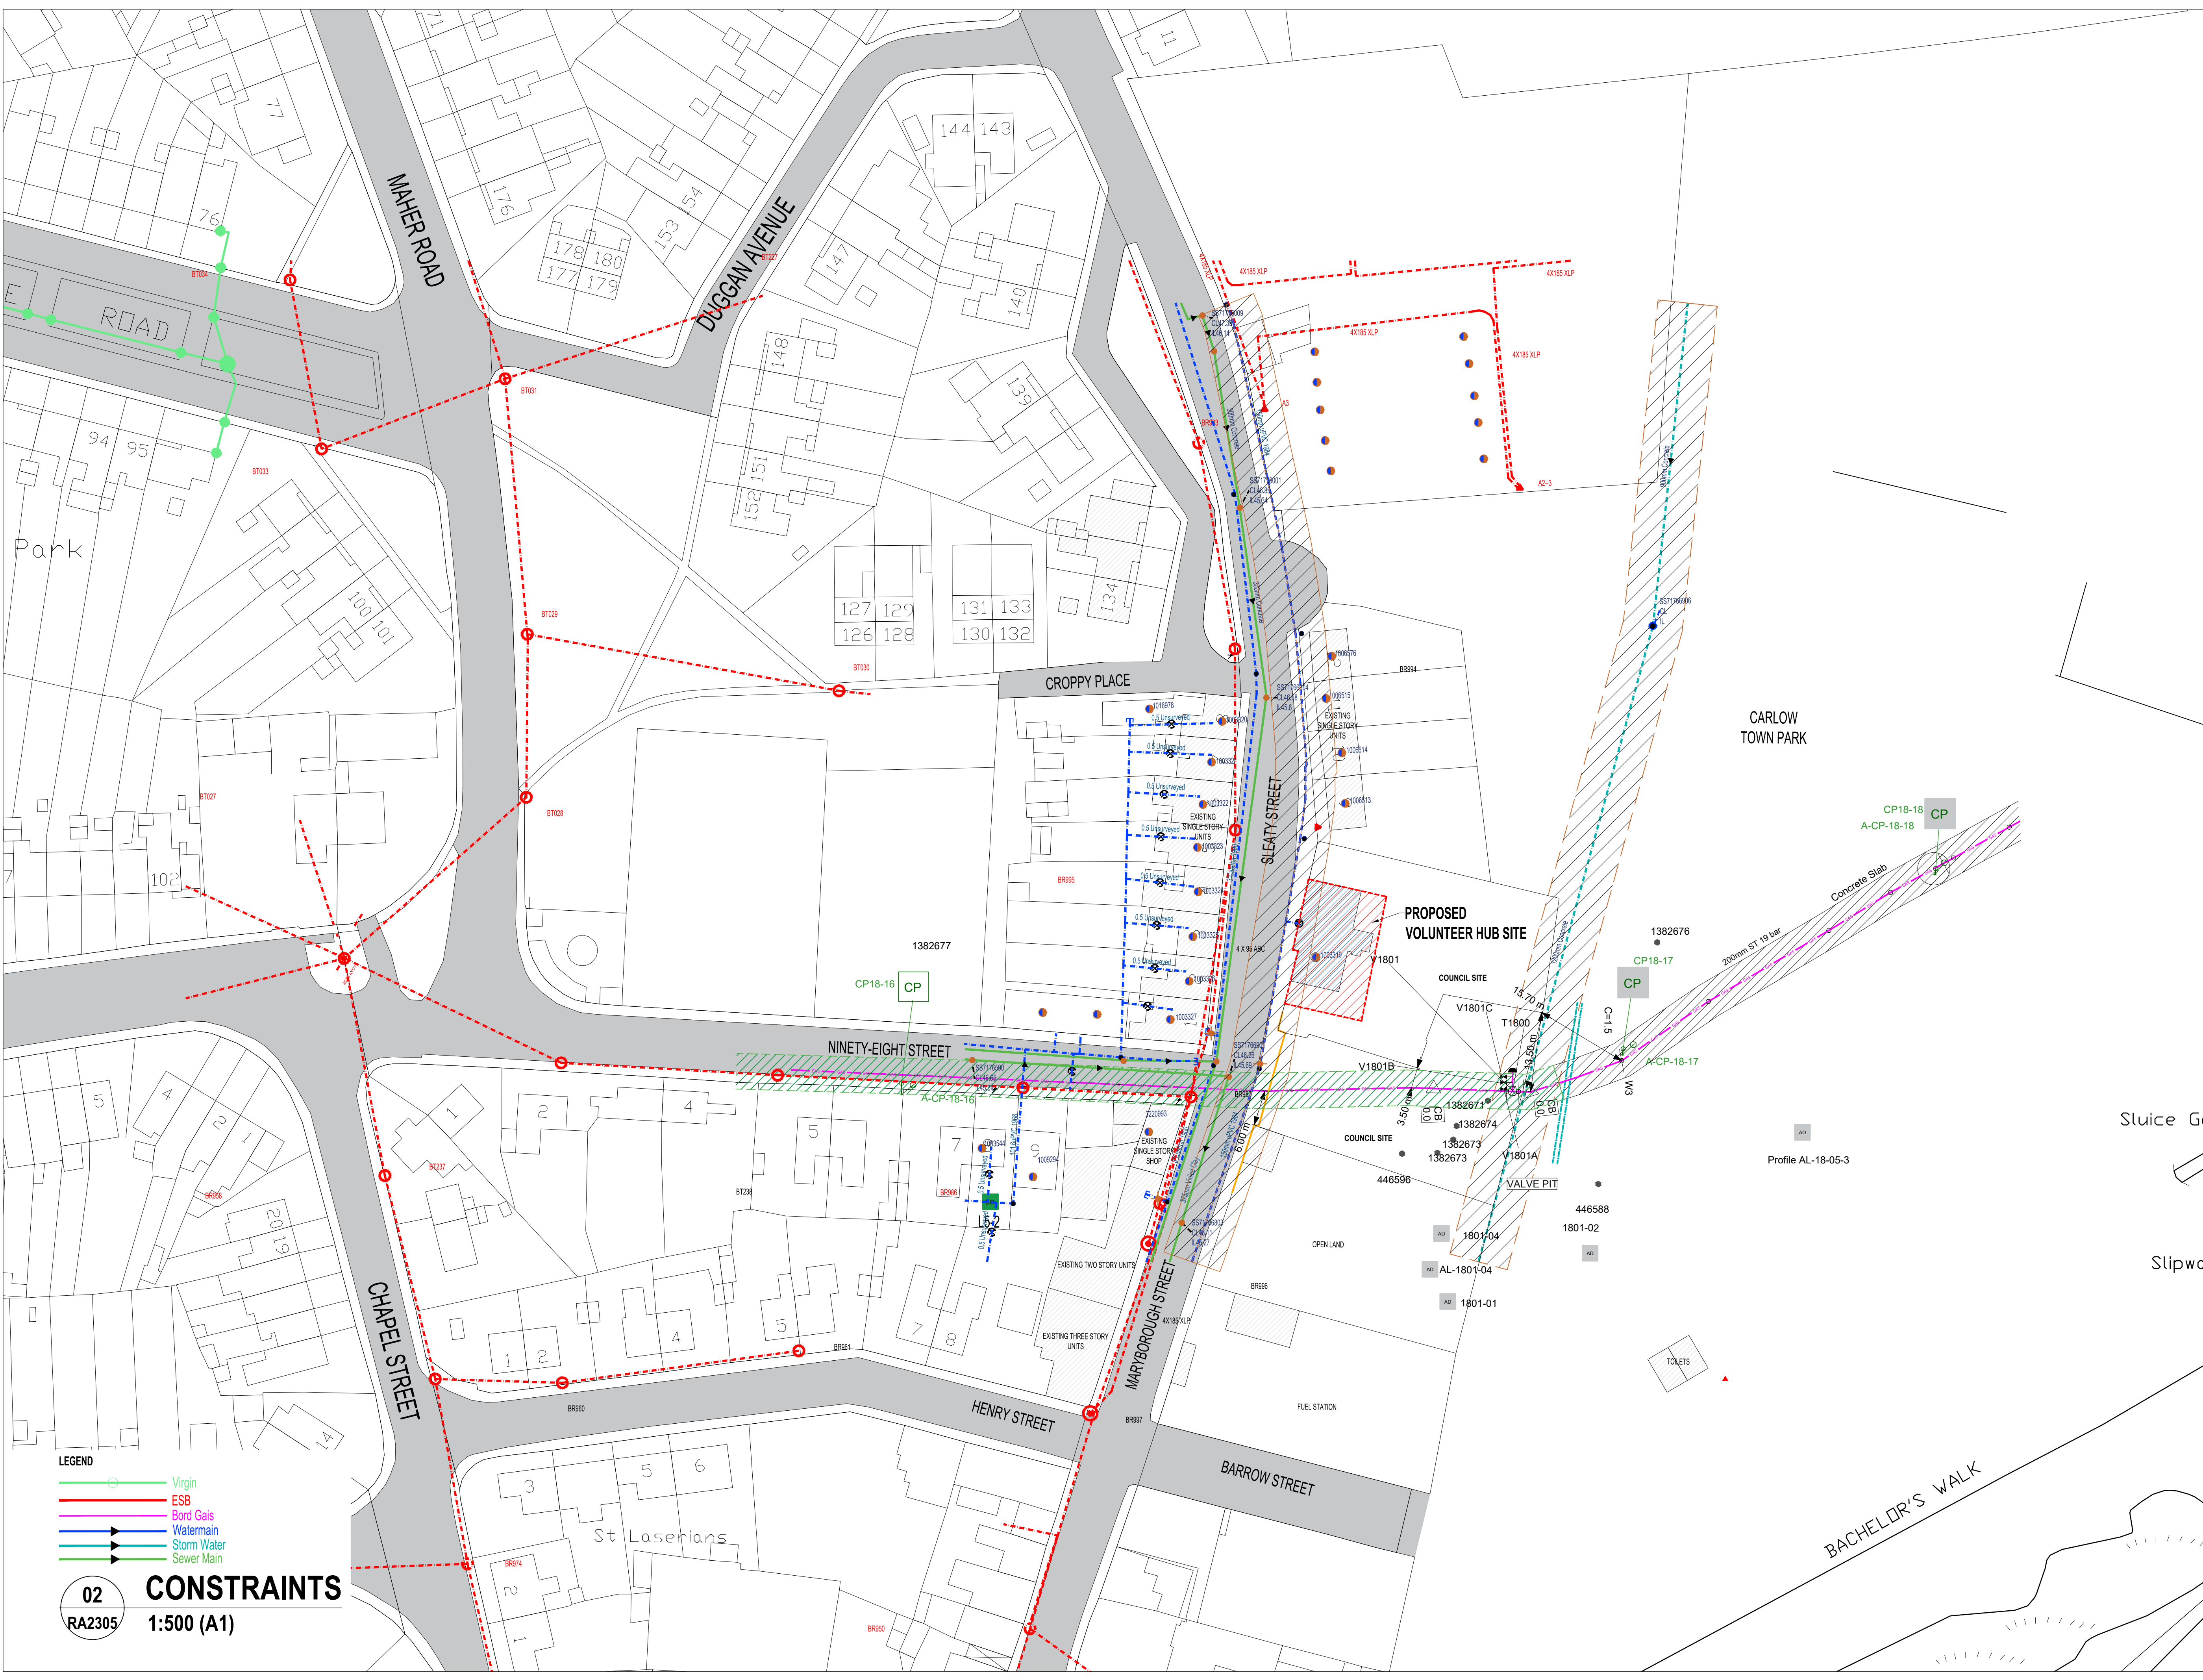

NORTH

LEGEND

- Virgin
- - - ESB
- Bord Gais
- Watermain
- Storm Water
- Sewer Main

02
RA2305

CONSTRAINTS
1:500 (A1)

Sluice Ga
Slipway

CARLOW TOWN PARK

PROPOSED VOLUNTEER HUB SITE