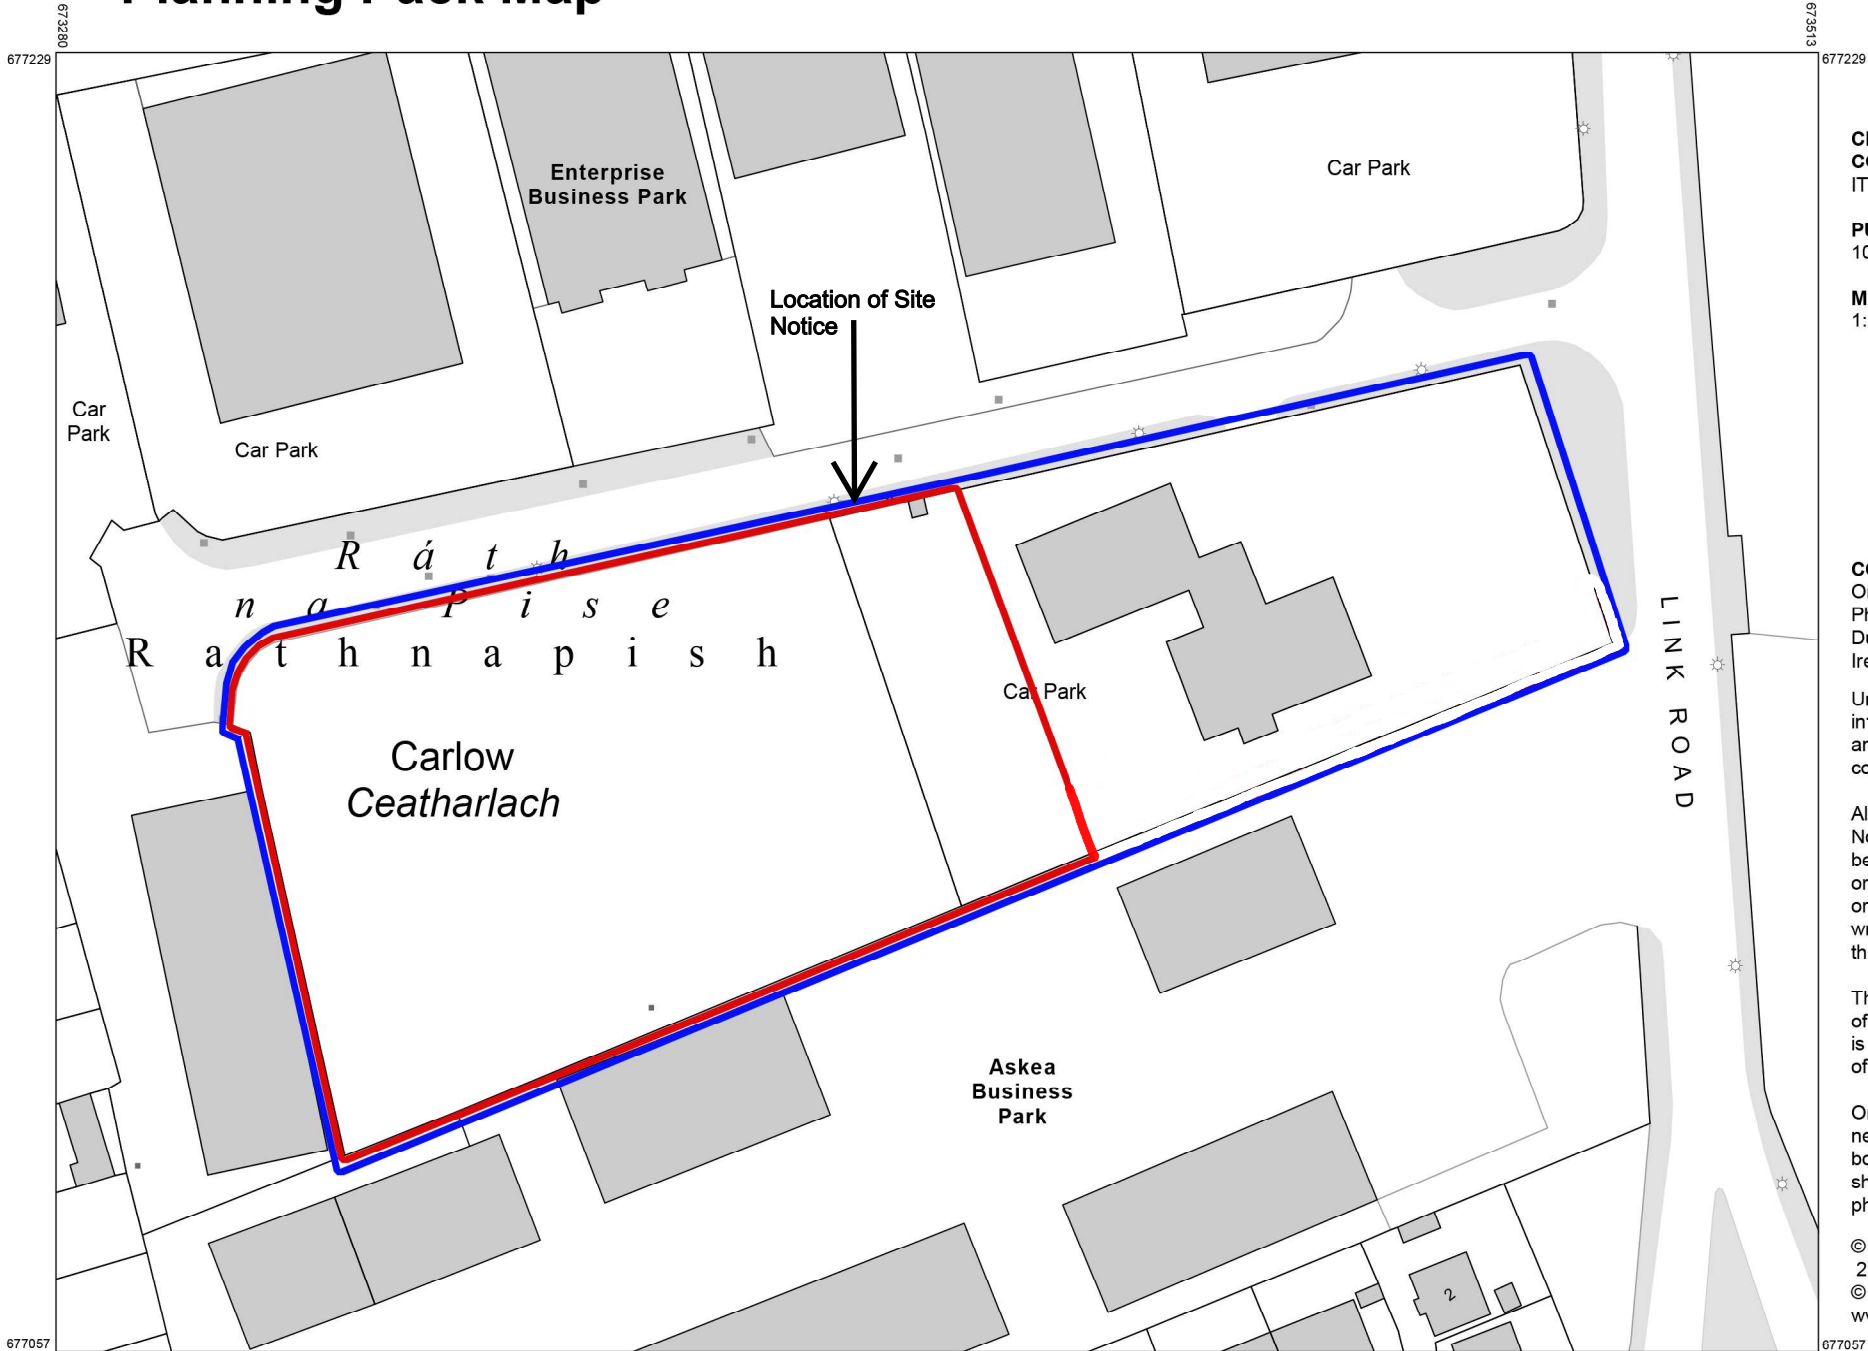

Planning Pack Map

CENTRE COORDINATES:
ITM 673397,677143

PUBLISHED: 10/05/2021
ORDER NO.: 50191448_1

MAP SERIES: 1:1,000
MAP SHEETS: 4357-07

COMPILED AND PUBLISHED BY:
Ordnance Survey Ireland,
Phoenix Park,
Dublin 8,
Ireland.

The representation on this map
of a road, track or footpath
is not evidence of the existence
of a right of way.

Ordnance Survey maps
never show legal property
boundaries, nor do they
show ownership of
physical features.

© Suirbhéireacht Ordanáis Éireann,
2021

© Ordnance Survey Ireland, 2021
www.osi.ie/copyright

LEGEND:
<http://www.osi.ie>;
search 'Large Scale Legend'

OUTPUT SCALE: 1:1,000

CAPTURE RESOLUTION:
The map objects are only accurate to the
resolution at which they were captured.
Output scale is not indicative of data capture scale.
Further information is available at:
<http://www.osi.ie>; search 'Capture Resolution'