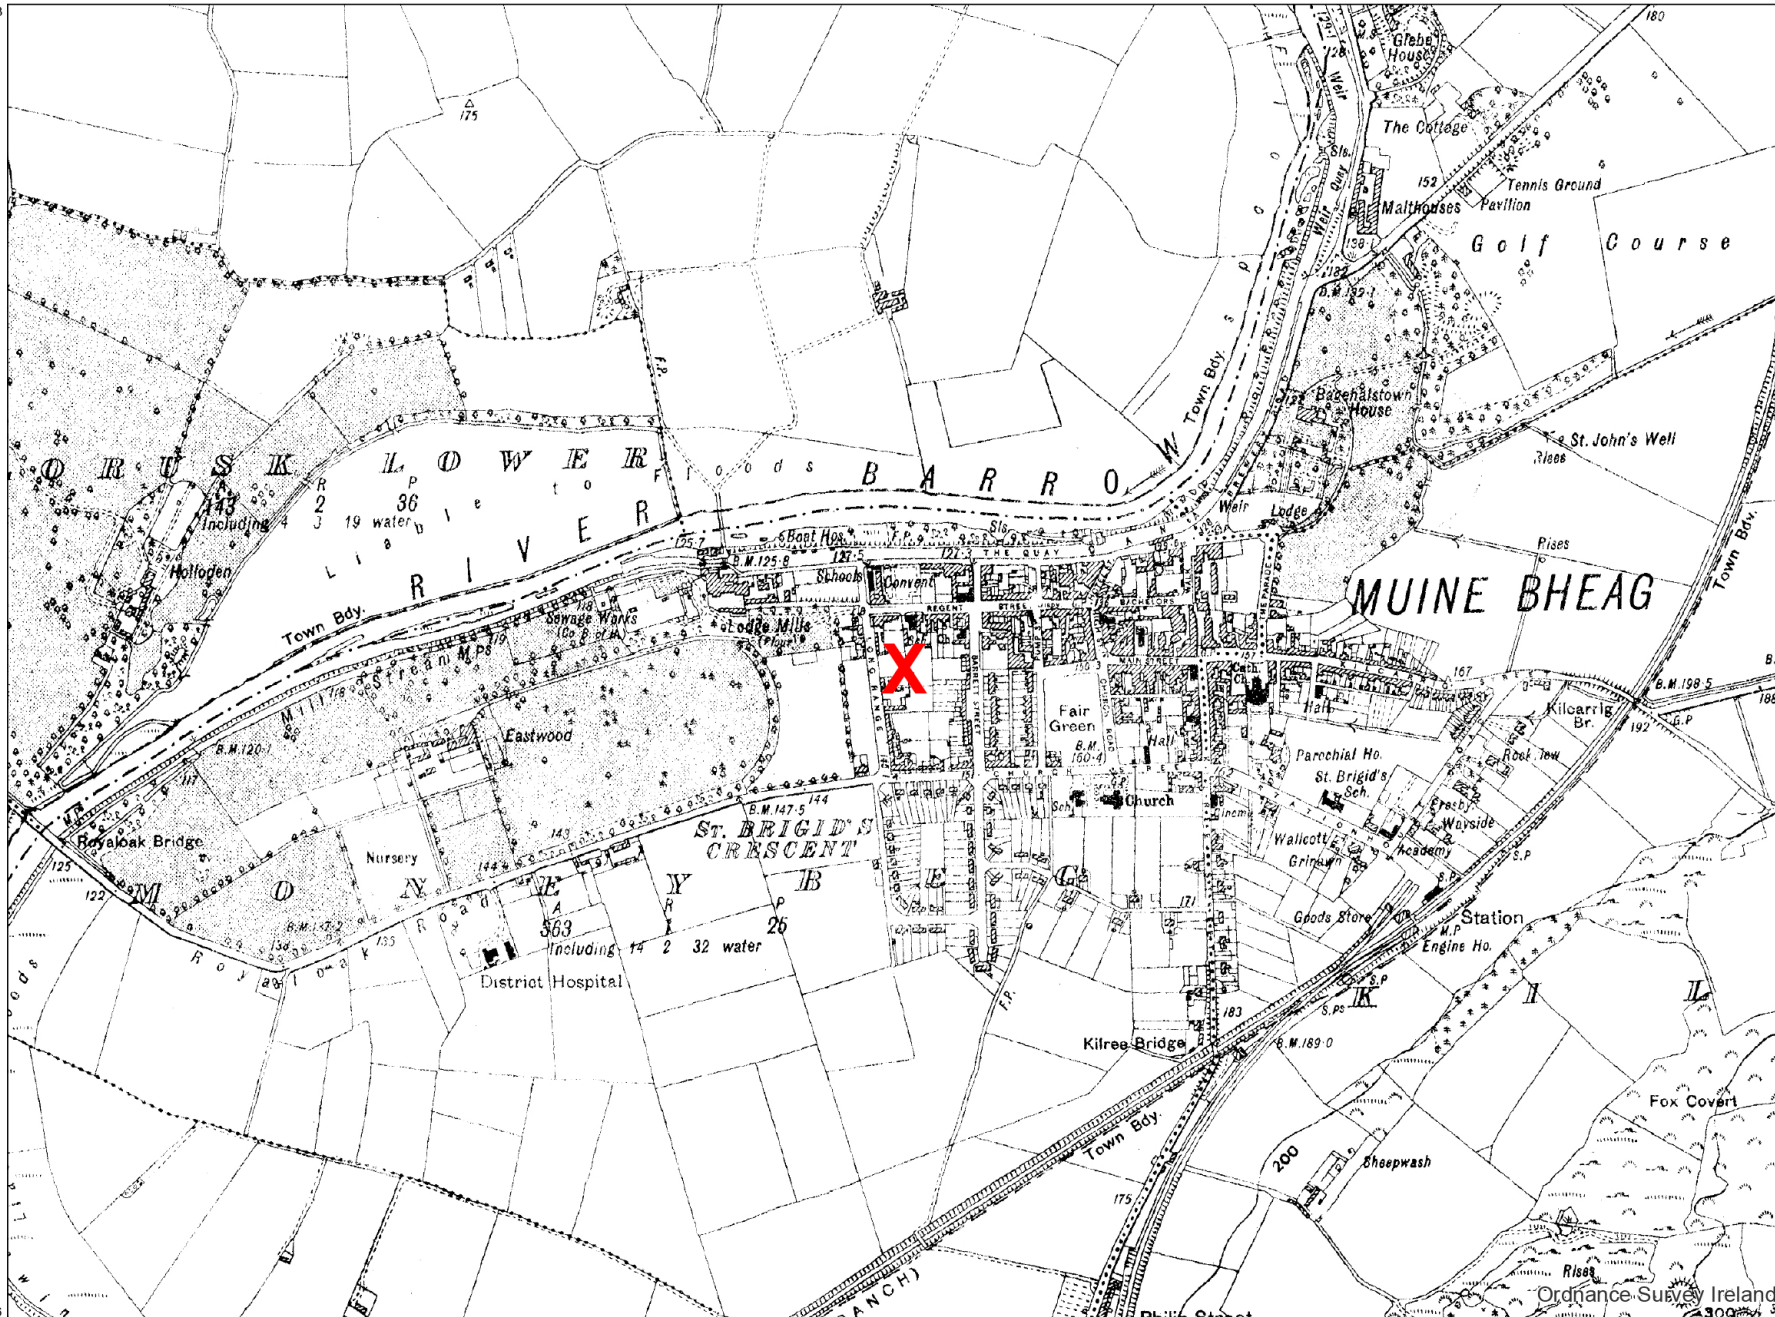

Site Location Map

Tailte
Éireann

**CENTRE
COORDINATES:**
ITM 670053,661715

PUBLISHED: 05/04/2023
ORDER NO.: 50327413_1

MAP SERIES: 6 Inch Raster
MAP SHEETS: CW016
6 Inch Raster KK016

COMPILED AND PUBLISHED BY:
National Mapping Division of
Tailte Éireann,
Phoenix Park,
Dublin 8,
Ireland.
D08F6E4

The representation on this map
of a road, track or footpath
is not evidence of the existence
of a right of way.

Topographic maps produced by the
National Mapping Division of Tailte
Éireann never show legal property
boundaries, nor do they show
ownership of physical features.

© National Mapping Division of Tailte
Éireann, 2023. All rights reserved.

OUTPUT SCALE: 1:10,560

CAPTURE RESOLUTION:
The map objects are only accurate to the
resolution at which they were captured.
Output scale is not indicative of data capture scale.
Further information is available at:
www.osi.ie; search 'Capture Resolution'